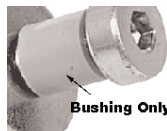

LS-716

1973-1976 Regal
LS716 (Gray Silencer Bushing)$1.25 Each