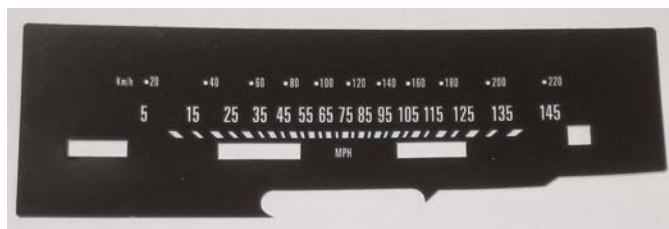

Inside Rear View Mirror

1978-1987 Regal GN, GNX, Limited, T-Type
IM87G\$76.50 Each

**145 MPH Speedometer
Face Plate**

Die cut for a precise fit. Will not harm original face plate. A very high quality silkscreened overlay that installs in 15 minutes. Can be removed.