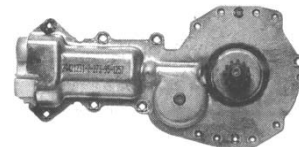

POWER WINDOW MOTOR

1982-1987 Regal, Grand National, GNX (NEW)
WM827\$49.50 Each

1982-1987 Regal, Grand National, GNX (NEW)
WM827D AC DELCO\$59.00 Each

POWER WINDOW SWITCH

DRIVER SIDE

1982-1987 Regal (Switch and Escutcheon)
PWS827 (Driver's Door)\$23.00 Each