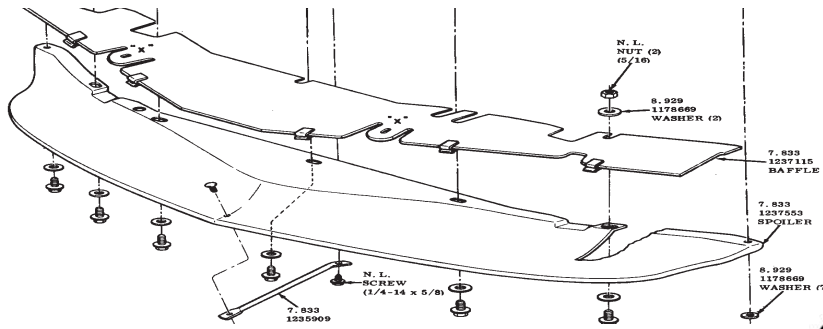

Also Available

AS-540	1961-1972:	Rear Air Shock System Kit.....	\$146.00 Set
CS-540	1961-1972:	Rear Coil Booster Shocks	\$ 136.00 Set

Frame and Springs etc. (Group 7)

includes: Bumpers, Guards, Body Mounts