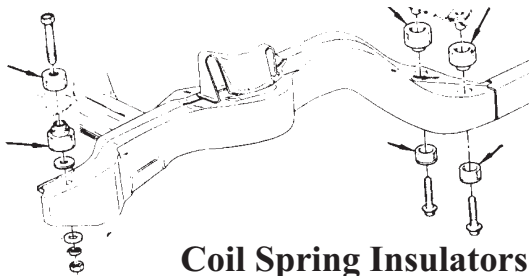

Frame and Springs etc. (Group 7)

includes: Bumpers, Guards, Body Mounts

Body Mount Kits (9.023)

Bushings between Body and Frame

CARS#: YEARS: APPLICATION: PRICE:

BMK-647	1964-1967 All	~~~~~	$ 75.00
BMK-682	1968-1972 All.	28 Piece Rubber & Steel Kit	$ 129.00

Bolt, Nut & Hardware Kits (9.008)

1964-1967 All		
BMH-647.....		$24.50 ea.
1968-1972 All		
BMH-682.....		$24.50 ea.

Coil Spring Insulators

(7.420) (7.545)

1961-1963 All.	Upper Rear	SI-613.....	$34.50 pr.
1964-1966 All.	Upper Rear	SI-646.....	$21.50 pr.
1964-1972 All.	Upper Front	SI-641.....	$23.50 pr.
1967-1972 All.	Upper Rear	SI-655.....	$16.00 pr.
	Rear Spring Lower Retaining Clamp		
1964-1966 All.		SC-646.....	$16.50 ea.

Coil Springs
Available for All Years
Special / Skylark / GS
Replace Your Sagging, Tired Springs;
Correct Ride And Tension

1961-1972 All Front.	
CS-350F.....	$195.00 ea.
1961-1972 All Rear.	
CS-350R.....	$185.00 ea.

Tubing & Wiring Clip

All as required

FC-1.....	$1.00 ea.