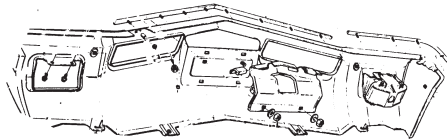

Frame and Springs etc. (Group 7)

includes: Bumpers, Guards, Body Mounts

1970-1972 Front Spoiler

Excellent Reproduction of the original. Vacuum formed for superior strength.

FS-702.....	(Spoiler).....	$138.00 ea.
SB-70.....	(1970 Baffle).....	$55.00 ea.
SB-712.....	(1971-1972 Baffle).....	$55.00 ea.
FSB-702.....	(Spoiler Brace Kit).....	$25.50 ea.

1972 FRONT BUMPER CUSHIONS

Finally a perfect reproduction of this long sought after item. Complete with mounting studs, show quality, and ready to install.

BC-72L.....	(left side only).....	$75.50 ea.
BC-72R.....	(right side only).....	$75.50 ea.
BC-72C.....	(center only).....	$81.00 ea.
BC-72S.....	(complete set of Three).....	$190.75 ea.

Bumper Fillers

Rubber Filler "Caps" between end of Bumper and Fender:

CARS#: YEARS: APPLICATION: PRICE:

FRONT

FF-65	1965:	All.	$14.50 pr.
FF-67	1967:	All. Three per car needed	$ 5.75 ea.
FF-66	1966:	All. Left and Right	$ 22.50 pr.
FF-689	1968-1969:	Left and Right (Pair Outer)	$ 20.00 pr.
FF-70	1970:	All. Left and Right	$ 21.50 pr.
FF-712	1971-1972:	Left & Right (Pair).....	$ 21.50 pr.
FF-689I	1968-1969:	Left and Right (Pair inner).....	$ 15.00 pr.

REAR

RF-689	1968-1969:	Left and Right (Pair)	$ 19.00 pr.
RF-70	1970:	.....	$ 21.50 pr.
RF-712	1971-1972:	Left and Right (Pair).....	$ 19.00 pr.
RF-66	1966:	Rear - Left and Right	$23.00 pr.
RF-67	1967:	Rear - Left and Right	$17.00 pr.

Bumper Bolts (7.859)

1961 thru 1963 All. 3/8" x 1"
BB-616.....$2.25 ea.

1964-1972 Bumper Bolt. 7/16" -
16 x 7/8".
BB-643.....$2.25 ea.

1961-1972 All License plate bolt kit.
(two nuts).

LB-300.....$2.00 kit

1961-1962 All License rubber bumper.
LB-613.....$3.75 ea.

1963-1972 All License rubber bumper.
LB-552.....$2.25 pr.