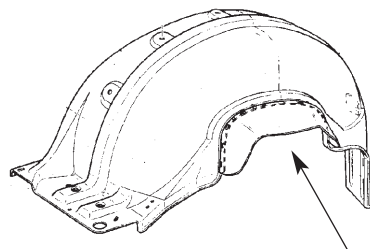

Front Fenders (Group 8)

Front Fenders

We have a limited supply of NOS fenders. Please check Group 8.130 in NOS Section or call for latest availability.

Front Fender Patch Panels

FP-689L	1968-1969 All - Left.....	$TOS ea.
FP-689R	1968-1969 All - Right.....	$TOS ea.
FP-702L	1970-1972 All - Left.....	$55.00 ea.
FP-702R	1970-1972 All - Right.....	$55.00 ea.

Front Inner Fender Repair Panel

Replaces the usually rusted area on the Battery Side, Inner Fender. 1970 thru 1972 all.

BP-702.....	$75.00 ea.