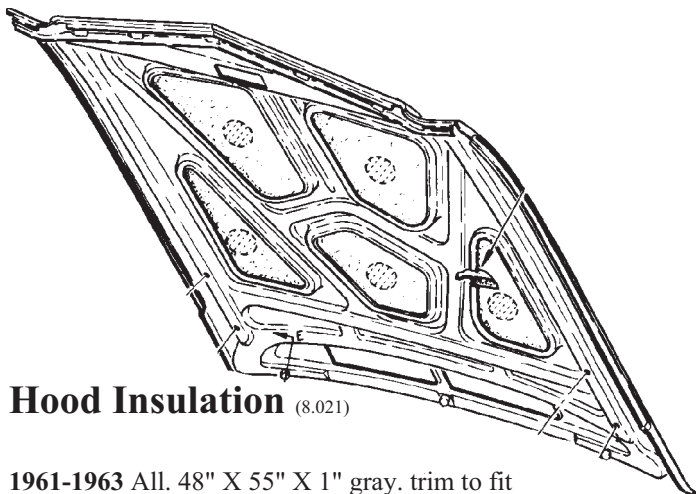

## Hood Insulation (8.021)

**1961-1963** All. 48" X 55" X 1" gray. trim to fit  
 HI-415 .....\$30.00 ea.