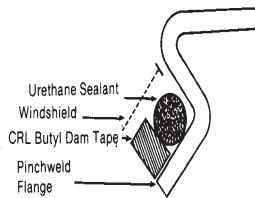

Windshield Gaskets & Seals

1961-1963

1961-1962: Special and Skylark;

1963: All Special and Skylark convertibles.

WS-613.....$102.75 ea.

1961-1972 All "Gasketless" Windshield and Rear Glass. Glass setting Tape. Provides instant and tight seal.

GS-600.....$10.50 ea.

Butyl Dam Tape. For use with complete cut-out jobs.

GS-601.....$10.50 ea.