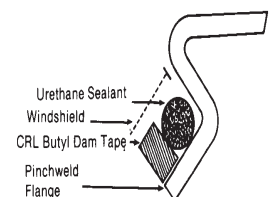

Interior, Weatherstripping, (Group 10)

RR-623	1962-1963:	All 2-Door Hardtops	$102.75 pr.
RR-645	1964-1965;	All 2-Door Hardtops.....	$67.50 pr.
RR-667	1966-1967:	All 2-Door Hardtops	$72.50 pr.
RR-68	1968:	All 2-Door Hardtops	$67.50 pr.
RR-689H	1968-1969	All 4-Door Hardtops	$125.75 pr.
RR-692	1969-1972:	All 2-Door Hardtops	$67.50 pr.
RR-702H	1970-1972	All 4-Door Hardtops	$123.50 pr.

Roof Rail Window Guides

1969-1972 All two and four door Hardtops.

WG-692	.....	$14.50 pr.

1964-1972 Package Shelves (15.024)

This is the Cardboard or Mesh covered area behind the rear seats. Exact Reproduction, Die Cut for Perfect Fit / Easy Installation Replaces Sun Faded or Cracked Shelf. Available in All Colors. Finished in Cardboard or Quality Cloth Mesh Please State Mesh or Cardboard, & Color

<u>CARS#:</u>	<u>YEARS:</u>	<u>TYPE:</u>	<u>PRICE:</u>
PS-645M	1964-1965 2 dr. HT.....	MESH	$ 52.50
PS-645C	1964-1965 2 dr. HT.....	Cardboard	$ 29.95
PS-645MS	1964-1965 2 & 4 dr Sedans...	MESH	$ 52.50
PS-645CS	1964-1965 2 & 4 dr Sedans...	Cardboard	$ 29.95
PS-667M	1966-1967 2 dr. HT.....	MESH	$ 52.50
PS-667C	1966-1967 2 dr. HT.....	Cardboard	$ 29.95
PS-667CH	1966-1967 4 dr. HT.....	Cardboard	$ 29.95
PS-667MH	1966-1967 4 dr. HT.....	MESH	$ 52.50
PS-667CS	1966-1967 4 dr. Sedans.....	Cardboard	$ 29.95
PS-667MS	1966-1967 4 dr. Sedans.....	MESH.....	$52.50
PS-682M	1968-1972 Skylark 2 dr. HT	MESH.....	$ 52.50
PS-692M	1969-1972 GS 2 dr. HT.....	MESH	$ 52.50
PS-682C	1968-1972 Skylark 2 dr. HT.	Cardboard..	$ 32.50
PS-692C	1969-1972 GS2 dr. HT.....	Cardboard	$ 32.50

Package Shelf Jute Underpadding