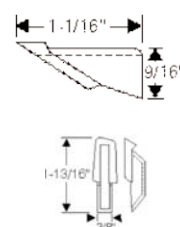

## Division Post Cushions (10.701)

- 1962-1963 All Skylark hardtops models. Includes metal core.
- WTC-623.....\$31.50 pr.

- 1962-1963 All convertibles.
- WTC-623C .....\$31.50 pr.