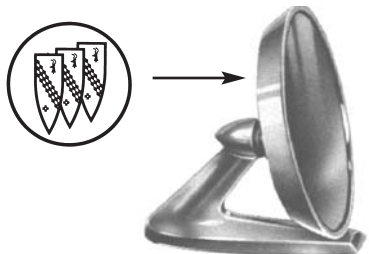

Exterior Door Parts (Group 10)

1961-1967

Outside Rear View Mirrors

Non-Remote reproduction fits either side. Identical to the original. Licensed by GM. Includes bracket and hardware. One of our most beautiful Reproductions.

MK-617F.....(1961 thru 1963 Models).....$95.00 kit

MK-617R.....(1964 thru 1967 Models).....$95.00 kit

Gasket Only. Will also fit original non-remote mirrors.

MG-617F.....(1961 thru 1963 Models).....$9.50 ea.

MG-617R.....(1964 thru 1967 Models).....$9.50 ea.

Bracket Kit. Contains Metal bracket & Screws. Fits either side.

MB-617.....$9.50 ea.

Gasket for original Remote Mirror

MG-617RC.....$9.50 ea.