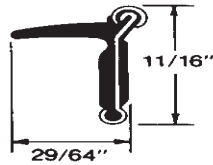

Outer Window Sweepers

1961-1968 Outer Window Sweeper with Round Chrome Bead. For use on front, rear and quarter windows without chrome reveal mouldings. Stainless steel bead with rubber lip.

1. WS-618.....64" length.....$25.25 ea.
   WS-618A.....(2) 32" lengths .....$24.25 pr.
   WS-618B.....(2) 48" lengths .....$26.50 pr.

1. **1961-1962** Special 4-dr. models w/ chrome reveal molding.
   WS-612A.....(Front) .....$32.50 pr.
   WS-612B.....(Rear) .....$32.50 pr.

1. **1961-1963** Special 4-dr. sedans & wagons. Made with chrome bead and proper attaching clips as original.
   1961 2nd type;
   1962 All 4-dr. sedans & wagons;
   1963 1st. type
   WS-613B.....(Front) .....$28.00 pr.
   WS-613C.....(Rear) .....$28.00 pr.

1. **1962-1963** Special convertibles & All Skylark models. For models with chrome reveal molding. Does not have chrome bead. See WG-623A for plastic guide.
   WS-623C.....(Front) .....$32.50 pr.
   1962-1963 All Skylark hardtop models. Does not have chrome bead. See WG-623B for plastic guide.
   WS-623D.....(Rear) .....$32.50 pr.

1. **1962-1963** All Convertibles. Rubber lipped seal as original.
   WS-623E.....(Rear).....$32.50 pr.