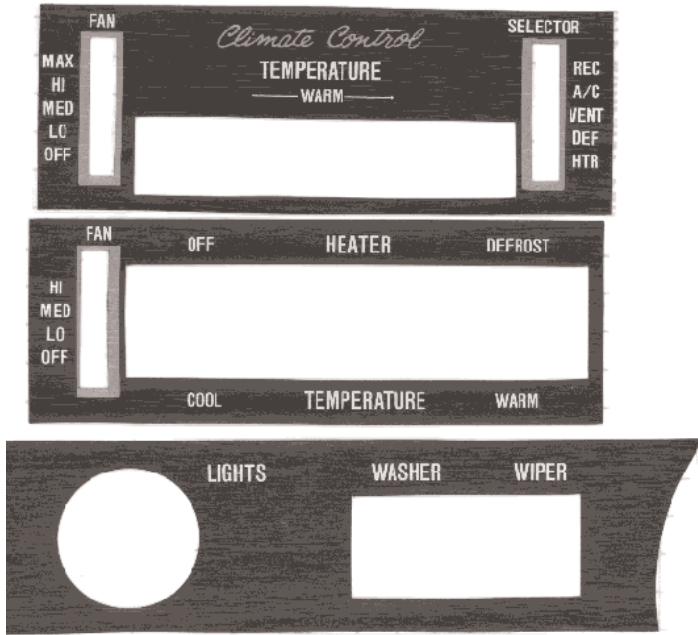

Dash, Interior, Sunvisors (Group 10)

1970-1972 Woodgrain Kits (10.252)

Beautiful Woodgrain Replaces Worn Cracked or Faded Inserts. Available for Dash Inserts and Console. Self Adhesive Backing for Easy Installation. Precision Die Cut. with lights turned on.

1. **1970-1972 Full Set w/o AC. Dash & Console Kits**
   WGK-702.....$85.00 ea.
   1970-1972 Full Set w/ AC Dash & Console Kits
   WGK-702A.....$85.00 ea.

1. **1970-1972 Dash Kit only.**
   For non-AC cars.
   DK-702 .....$69.00 ea.
   1970-1972 Dash Kit only.
   For AC cars.
   DK-702A.....$69.00 ea.