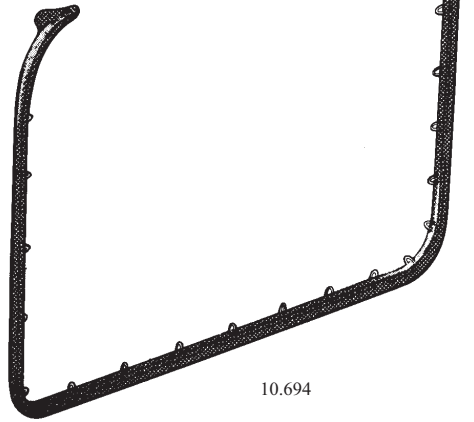

Door, Windows, Weatherstripping, (Group 10)

Door Weatherstrip Sets

10.694

Our Door Weather-strip-ping is of the Highest Quality, Manufactured to be Identical to the Original. Each Strip Comes With Pre-Inserted Pins and Correctly Fastened Moulded Ends for Authentic Look and Long Lasting Function.
SOLD in PAIRS

- DWS-613F 1961-1963 Special & Deluxe 4 door Models, Front .....$91.25 pr.
- DWS-613R 1961-1963 Special & Deluxe 4 door Models, Rear.....$103.75 pr.
- DWS-613S 1961-1963 All 2 door Sedans.....$91.25 pr.
- DWS-623 1962-1963 All 2-dr. HT & Convertible.$105.75 pr.
- DWS-645 1964-1965 All 2 Dr. HT & Convertible $ 64.75 pr.
- DWS-645P 1964-1965 2-Dr. Sedans.....$ 67.50 pr.
- DWS-647 1964-1967 4 Door Sedans and Wagons. .... Front Doors.....$71.25 pr.
- DWS-647B 1964-1967 4 Door Sedans .Rear Doors..$71.25 pr.
- DWS-647C 1964-1965 All Wagons .Rear Doors; 1966-1967 Special Wagon Rear doors...$66.50 pr.
- DWS-667S 1966-1967 Skylark Wagon. Rear doors $ 66.50 pr.
- DWS-667 1966-1967 2-dr Hardtop & Convertible.$ 67.50 pr.
- DWS-667H 1966-1967 4 Door Hardtop. Front.....$ 77.00 pr.
- DWS-667R 1966-1967 4 Door Hardtop. Rear.....$ 77.00 pr.
- DWS-667P 1966-1967 2 Door Sedan.....$ 79.50 pr.
- DWS-68 1968 2 Dr. H.T. & Convert. ....$ 67.50 pr.
- DWS-692 1969-1972 2-dr Hardtop &Convertible. $ 67.50 pr.
- DWS-682P 1968-1972 2 Door Sedans .....$ 67.50 pr.
- DWS-682H 1968-1972 4-door hardtop. Front .....$ 103.00 pr.
- DWS-689R 1968-1969 4-door hardtop. Rear .....$ 103.00 pr.
- DWS-702R 1970-1972 4-door hardtop. Rear .....$ 103.00 pr.
- DWS-682A 1968-1972 4-dr Sedans & Wagons, front. $69.00 pr.
- DWS-682B 1968-1972 4-dr Sedans & Wagons, rear. ..$69.00 pr.

Weatherstripping by the Foot:

1961-1963 Hardtop & .Convert. Smooth-Skinned Extrusion with Pre-inserted Pins
DW-577.....$2.25 ft.