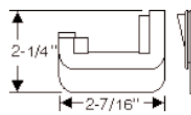

1. **1962-1963 All two door hardtops.**
   LPS-623 .....$34.00 pr.
2. **1962-1963 All convertibles.**
   LPS-623C .....$31.00 pr.

1. **1964-1965 All two door hardtops and convertibles.**
   LPS-645 .....$18.75 pr.