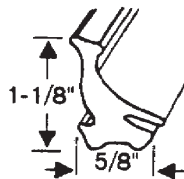

1965-1966 Weatherstrip, center post. Left and right, front and rear door. Used on Electra 225 4 door post sedans. Style 8269 and 8469. (10.694)

- AW656.....$46.75 set

1961-1964 Weatherstrip, rear door upper lock pillar. Used on 6 window Electra 225, 4 door hardtop sedan. (10.694)

- AW614A.....$34.25 set