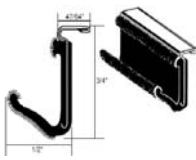

Inner Window Sweepers (10.710)