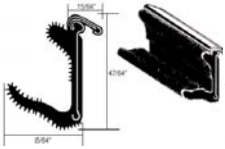

1961-1972 Weatherstrip, window sash channel (beltine), inner, rigid, rubber, covered weatherstrip with flock lining and 1/4" chrome edge. Used on the front door, rear door and rear quarter window. 6 ft. strip. Suitable replacement for most models.

- WS582.....(72" length).....$29.50 pr.
- WS582A.....(2) 32" lengths.....$27.50 pr.
- WS582B.....(2) 48" lengths.....$29.50 pr.
- WS582C.....(2) 24" lengths.....$22.50 pr.