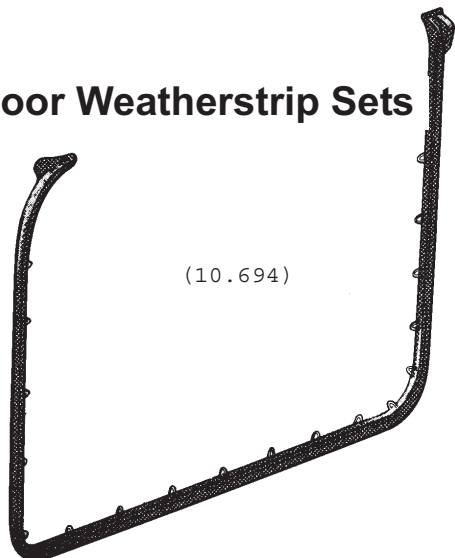

Door Weatherstripping (Group 10)

Door Weatherstrip Sets

(10.694)

**High quality rubber with moulded ends.
Includes mounting retainers where needed.**

1961-1962 All Lesabre, Invicta, Wildcat and Electra 2 door hardtop and convertibles.

DWS612 .....$75.75 pr.

1961-1962 All 4 door hardtop models.

4439, 4639, 4739, 4829, 4839

DWS612A .....$143.75 pr.

1961-1964 Electra. Four door, six window hardtop model 4829, rear doors.

DWS614 .....$136.00 pr.

1961-1964 LeSabre, Invicta and Wildcat. Four door hardtop rear doors.

DWS614A .....$139.25 pr.

1961-1964 All LeSabre, Wildcat and Electra 4 door sedans, rear doors.

DWS614R .....$60.00 pr.

1961-1964 All 4 door Sedans and wagons, front doors.

DWS614F .....$71.00 pr.

1961-1964 All 4 wagons, rear doors.

DWS614G .....$68.50 pr.

1961-1964 LeSabre and Wildcat 2 door sedans.

DWS614S .....$102.50 pr.

1962-1964 Electra. 4 door, six window hardtop model 4839.

DWS624A .....(Rear doors) .....$154.50 pr.

1963-1964 LeSabre, Wildcat and Electra. Two door hardtop and convertibles.

DWS634 .....$75.75 pr.

1963-1964 Lesabre, Wildcat and Electra. 4 door hardtop Front doors.

DWS634A .....$130.50 pr.

1965-1966 LeSabre, Wildcat and Electra. 2 door hardtop and convertibles.

DWS656 .....$80.00 pr.

1965-1966 Electra sedans.

DWS656C .....(Front Doors) .....$148.75 pr.

DWS656D .....(Rear Doors) .....$141.75 pr.

1965-1966 LeSabre and Wildcat. 4 door sedans.

Front doors.

DWS656S .....$128.25 pr.

1965-1966 All Wagons. Rear doors.

DWS656W .....$69.75 pr.

1965-1966 LeSabre and Wildcat 4 door hardtop.

Rear doors.

DWS656A .....$147.50 pr.

1965-1968 All 4 door hardtop models. Front doors.

DWS658H .....$158.75 pr.

1967-1968 LeSabre, Wildcat, Electra 2 door models.

DWS678 .....$153.75 pr.

1967-1968 LeSabre, Wildcat, 4 door hardtop models.

Rear doors.

DWS678R .....$172.25 pr.

1967-1968 LeSabre and Wildcat. Four door sedans.

DWS678S .....(Front Doors) .....$115.25 ea.

DWS678A .....(Rear Doors) .....$126.25 ea.

1969-1970 All 2-door hardtop and convertibles.

DWS690 .....$72.75 pr.

1969-1970 LeSabre and Wildcat 4 door hardtop models.

DWS690B .....(Front Doors) .....$198.50 pr.

DWS690D .....(Rear Doors) .....$209.25 pr.

1969-1970 Electra 4 door hardtop models.

DWS690B .....(Front Doors) .....$198.50 pr.

DWS690C .....(Rear Doors) .....$160.75 pr.

1969-1970 LeSabre and Wildcat. Four door sedans, front doors.

DWS690S .....(Front Doors) .....$113.00 pr.

DWS690R .....(Rear Doors) .....$131.25 pr.

1969-1970 All Electra 4 door sedans. Front doors

DWS690A .....$166.50 pr.