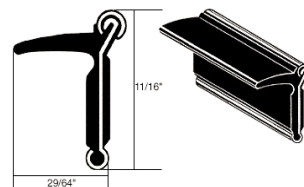

Outer Window Sweepers

1961-1968 Outer Window Sweeper with Round Chrome Bead. For use on front, rear and quarter windows without chrome reveal mouldings. Stainless steel bead with rubber lip.