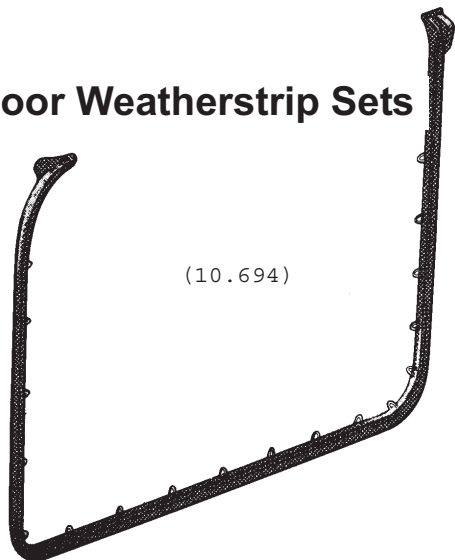

Door Weatherstripping (Group 10)

Door Weatherstrip Sets

(10.694)

**High quality rubber with moulded ends.
Includes mounting retainers where needed.**

1961-1962 All Lesabre, Invicta, Wildcat and Electra 2 door hardtop and convertibles.

DWS612 .....$75.75 pr.

1961-1962 All 4 door hardtop models.

4439, 4639, 4739, 4829, 4839

DWS612A .....$143.75 pr.

1961-1964 Electra. Four door, six window hardtop model 4829, rear doors.

DWS614 .....$136.00 pr.

1961-1964 LeSabre, Invicta and Wildcat. Four door hardtop rear doors.

DWS614A .....$139.25 pr.

1961-1964 All LeSabre, Wildcat and Electra 4 door sedans, rear doors.

DWS614R .....$60.00 pr.

1961-1964 All 4 door Sedans and wagons, front doors.

DWS614F .....$71.00 pr.

1961-1964 All 4 wagons, rear doors.

DWS614G .....$68.50 pr.

1961-1964 LeSabre and Wildcat 2 door sedans.

DWS614S .....$102.50 pr.

1962-1964 Electra. 4 door, six window hardtop model 4839.

DWS624A .....(Rear doors) .....$154.50 pr.

1963-1964 LeSabre, Wildcat and Electra. Two door hardtop and convertibles.

DWS634 .....$75.75 pr.

1963-1964 Lesabre, Wildcat and Electra. 4 door hardtop Front doors.

DWS634A .....$130.50 pr.

1965-1966 LeSabre, Wildcat and Electra. 2 door hardtop and convertibles.

DWS656 .....$80.00 pr.

1965-1966 Electra sedans.

DWS656C .....(Front Doors) .....$148.75 pr.

DWS656D .....(Rear Doors) .....$141.75 pr.

1965-1966 LeSabre and Wildcat. 4 door sedans.

Front doors.

DWS656S .....$128.25 pr.

1965-1966 All Wagons. Rear doors.

DWS656W .....$69.75 pr.

1965-1966 LeSabre and Wildcat 4 door hardtop.

Rear doors.

DWS656A .....$147.50 pr.

1965-1968 All 4 door hardtop models. Front doors.

DWS658H .....$158.75 pr.

1967-1968 LeSabre, Wildcat, Electra 2 door models.

DWS678 .....$153.75 pr.

1967-1968 LeSabre, Wildcat, 4 door hardtop models.

Rear doors.

DWS678R .....$172.25 pr.

1967-1968 LeSabre and Wildcat. Four door sedans.

DWS678S .....(Front Doors) .....$115.25 ea.

DWS678A .....(Rear Doors) .....$126.25 ea.

1969-1970 All 2-door hardtop and convertibles.

DWS690 .....$72.75 pr.

1969-1970 LeSabre and Wildcat 4 door hardtop models.

DWS690B .....(Front Doors) .....$198.50 pr.

DWS690D .....(Rear Doors) .....$209.25 pr.

1969-1970 Electra 4 door hardtop models.

DWS690B .....(Front Doors) .....$198.50 pr.

DWS690C .....(Rear Doors) .....$160.75 pr.

1969-1970 LeSabre and Wildcat. Four door sedans, front doors.

DWS690S .....(Front Doors) .....$113.00 pr.

DWS690R .....(Rear Doors) .....$131.25 pr.

1969-1970 All Electra 4 door sedans. Front doors

DWS690A .....$166.50 pr.