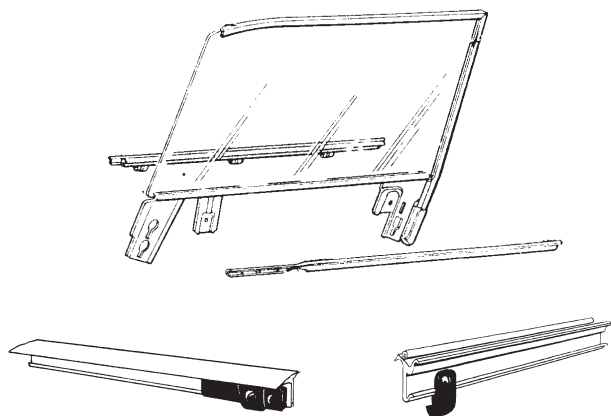

Door Windows • Seals (Group 10)

Window Sweeper Kits

Sweeper kits contain 8 horizontal weatherstrips that seal the bottom of the side door glass and rear quarter glass. Both inside and outside seals are included in the kits. All pieces come with the correct chrome beads (where necessary) and pre-bent metal backing. All kits come with clips and hardware for easy installation.