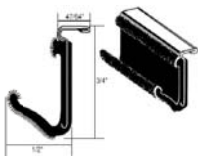

Inner Window Sweepers (10.710)