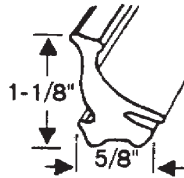

1965-1966 Weatherstrip, center post. Left and right, front and rear door. Used on Electra 225 4 door post sedans. Style 8269 and 8469. (10.694)

- AW656.....$46.75 set

1961-1964 Weatherstrip, rear door upper lock pillar. Used on 6 window Electra 225, 4 door hardtop sedan. (10.694)

- AW614A.....$34.25 set