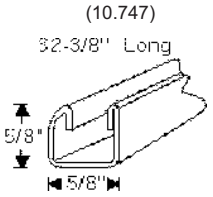

Used around perimeter of front and rear windows. Flexible rubber with flocking. Trimming to exact length is required. Sold in 6' lengths only.

- WC642 .....$22.25 ea.

1961-1964 Channel, front window lower sash. Formed steel channel. Ready for attaching to your old brackets. Full size hardtop coupes only 32 3/8" in length.

- WC614 .....$78.25 pr.

Door Seals

1961-1962 All Hardtop and convertible models. Seal, front door hinge pillar at beltline.

- PS612H .....$29.50 pr.

1961 All. Weatherstrip, door bottom seal.