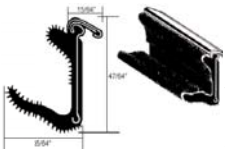

1961-1972 Weatherstrip, window sash channel (beltline), inner, rigid, rubber, covered weatherstrip with flock lining and 1/4" chrome edge. Used on the front door, rear door and rear quarter window. 6 ft. strip. Suitable replacement for most models.

- WS582.....(72" length).....$29.50 pr.
- WS582A.....(2) 32" lengths.....$27.50 pr.
- WS582B.....(2) 48" lengths.....$29.50 pr.
- WS582C.....(2) 24" lengths.....$22.50 pr.