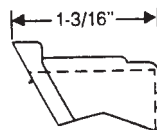

1961-1962 Cushion, side window on division post, two per car with metal core.

WTC612C .....$42.25 pr.