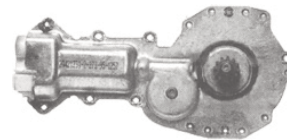

Power Window Motors and Vent Gears

1961-1976 Power Window motor. Left hand or right hand drive available. Plug may differ. Hard wire if necessary.
WM600L.....Left Hand Drive .....$127.25 ea.
WM600R.....Right Hand Drive .....$127.25 ea.

1982-1991 Power window motor. Fits either side.
1982-1990 LeSabre and Electra;
WM827 .....$37.50 ea.
WM827D.....(Genuine Delco) .....$59.50 ea.

*The Big
Difference is...*