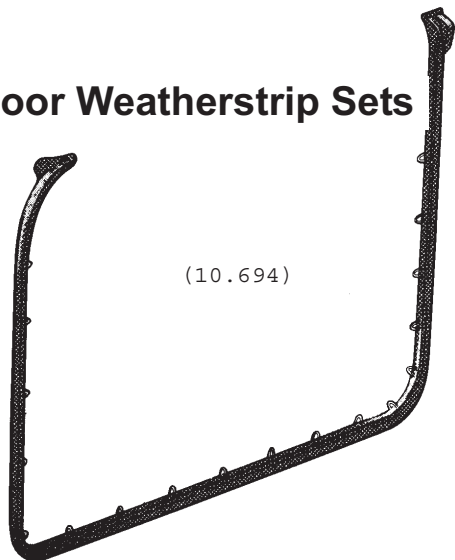

Door Weatherstripping (Group 10)

Door Weatherstrip Sets

(10.694)

**High quality rubber with moulded ends.
Includes mounting retainers where needed.**

1961-1962 All Lesabre, Invicta, Wildcat and Electra 2 door hardtop and convertibles.

DWS612 .....$75.75 pr.

1961-1962 All 4 door hardtop models.

4439, 4639, 4739, 4829, 4839

DWS612A .....$143.75 pr.

1961-1964 Electra. Four door, six window hardtop model 4829, rear doors.

DWS614 .....$136.00 pr.

1961-1964 LeSabre, Invicta and Wildcat. Four door hardtop rear doors.

DWS614A .....$139.25 pr.

1961-1964 All LeSabre, Wildcat and Electra 4 door sedans, rear doors.

DWS614R .....$60.00 pr.

1961-1964 All 4 door Sedans and wagons, front doors.

DWS614F .....$71.00 pr.

1961-1964 All 4 wagons, rear doors.

DWS614G .....$68.50 pr.

1961-1964 LeSabre and Wildcat 2 door sedans.

DWS614S .....$96.00 pr.

1962-1964 Electra. 4 door, six window hardtop model 4839.

DWS624A .....(Rear doors) .....$154.50 pr.

1963-1964 LeSabre, Wildcat and Electra. Two door hardtop and convertibles.

DWS634 .....$75.75 pr.

1963-1964 Lesabre, Wildcat and Electra. 4 door hardtop Front doors.

DWS634A .....$130.50 pr.

1965-1966 LeSabre, Wildcat and Electra. 2 door hardtop and convertibles.

DWS656 .....$80.00 pr.

1965-1966 Electra sedans.

DWS656C .....(Front Doors) .....$148.75 pr.

DWS656D .....(Rear Doors) .....$141.75 pr.

1965-1966 LeSabre and Wildcat. 4 door sedans.

Front doors.

DWS656S .....$128.25 pr.

1965-1966 All Wagons. Rear doors.

DWS656W .....$69.75 pr.

1965-1966 LeSabre and Wildcat 4 door hardtop.

Rear doors.

DWS656A .....$147.50 pr.

1965-1968 All 4 door hardtop models. Front doors.

DWS658H .....$158.75 pr.

1967-1968 LeSabre, Wildcat, Electra 2 door models.

DWS678 .....$153.75 pr.

1967-1968 LeSabre, Wildcat, 4 door hardtop models.

Rear doors.

DWS678R .....$172.25 pr.

1967-1968 LeSabre and Wildcat. Four door sedans.

DWS678S .....(Front Doors) .....$115.25 ea.

DWS678A .....(Rear Doors) .....$126.25 ea.

1969-1970 All 2-door hardtop and convertibles.

DWS690 .....$72.75 pr.

1969-1970 LeSabre and Wildcat 4 door hardtop models.

DWS690B .....(Front Doors) .....$198.50 pr.

DWS690D .....(Rear Doors) .....$209.25 pr.

1969-1970 Electra 4 door hardtop models.

DWS690B .....(Front Doors) .....$198.50 pr.

DWS690C .....(Rear Doors) .....$160.75 pr.

1969-1970 LeSabre and Wildcat. Four door sedans, front doors.

DWS690S .....(Front Doors) .....$113.00 pr.

DWS690R .....(Rear Doors) .....$131.25 pr.

1969-1970 All Electra 4 door sedans. Front doors

DWS690A .....$166.50 pr.