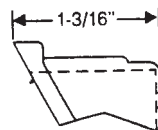

**Division Post Cushions** (10.701)

**1961-1962** Cushion, upper division post with metal core. Full size hardtop coupes and sedans.

WTC612.....\$37.00 pr.

**1961-1962** Cushion, side window on division post, two per car with metal core.