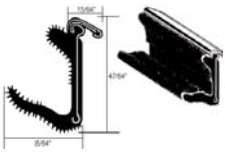

1961-1972 Weatherstrip, window sash channel (beltline), inner, rigid, rubber, covered weatherstrip with flock lining and 1/4" chrome edge. Used on the front door, rear door and rear quarter window. 6 ft. strip. Suitable replacement for most models.

- WS582.....(72" length).....$29.50 pr.
- WS582A.....(2) 32" lengths.....$27.50 pr.
- WS582B.....(2) 48" lengths.....$29.50 pr.
- WS582C.....(2) 24" lengths.....$22.50 pr.