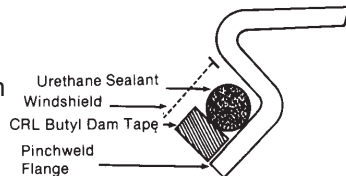

1961-1972 All "Gasketless" Windshield and Rear Glass

Glass setting tape. Provides instant and tight seal.
GS600.....$12.75 ea.

Butyl dam tape. For use with
complete cut-out jobs.

GS601.....$12.75 ea.

Windshield Wiper Switch

1961-1962 All LeSabre, Wildcat,
Invicta, Electra 2-spd.
WS592 .....$59.50 ea.