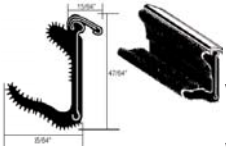

1961-1972 Weatherstrip, window sash channel (beltine), inner, rigid, rubber, covered weatherstrip with flock lining and 1/4" chrome edge. Used on the front door, rear door and rear quarter window. 6 ft. strip. Suitable replacement for most models.

- WS582.....(72" length).....$29.50 pr.
- WS582A.....(2) 32" lengths.....$27.50 pr.
- WS582B.....(2) 48" lengths.....$29.50 pr.
- WS582C.....(2) 24" lengths.....$22.50 pr.