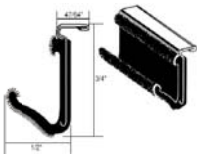

Inner Window Sweepers (10.710)