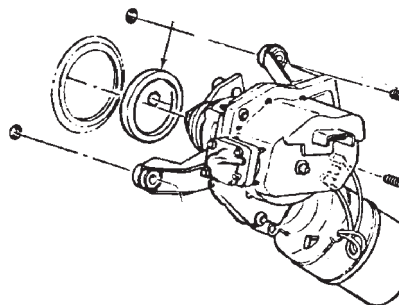

Windshield Wiper Motors

Group 10.150
for New

Windshield Wiper Jars and Parts

1963-1964 LeSabre, Wildcat, Electra.

Perfect reproduction of plastic washer jar with "Buick" raised letters.

WJ630 .....$39.50 ea.

WC632.....Cap for Above..... $4.50 ea.

1965 LeSabre, Wildcat and Electra washer jar. (with those located on front baffle).

WJ632 .....$14.00 ea.

1963-1972 Windshield washer jar cap (90 Deg. elbow).

WC632.....$4.50 ea.

WJB632...(Bracket for jar)...$15.00 ea.

1968-1970 All models. Windshield washer jar. Screws into fender well.

WJ680.....$46.25 ea.

1971-1975 Windshield washer plastic.

1971-1972: All;

1975: LeSabre and Electra.

WJ715.....TOS

Washer Jar Filter

1961-1972 Washer jar filter.

WF598.....$4.75 ea.

3M Super weatherstrip adhesive. The best we've found.

WA360.....$12.00 ea.

Windshield Washer Pumps and Repair Kits

1963-1968 Washer Pump

1963-1965 LeSabre, Wildcat w/ single speed;

1963-1968 All 2 and 3 speed.

WP634.....$58.00 ea.

1961-1972 Repair Kit

1961-1967: All with 90 degree angled hose fittings;

1968-1972: All without depressed wipers.

WRK594 .....$12.25 ea.

1961-1974 Repair Kit

1961-1966: All with straight hose fittings;

1967-1968: All;

1969-1974: All with depressed wipers.

WRK614 .....$12.25 ea.

1973-1974 Apollo wood to cowl seal.

CS734A.....$14.75 ea.

Windshield Wiper Hose

1961-1975 Windshield wiper hose. (7/64").

VH764 .....$1.50 per foot

1961-1975 Windshield wiper hose. (5/32").

VH532 .....$1.50 per foot

1961-1975 Windshield wiper hose. (7/32").

VH732 .....$1.50 per foot

1961-1975 Windshield wiper hose. (1/4").

VH14 .....$1.50 per foot

*****We have a limited supply of

NOS 1/4" vacuum hose. It features correct outside diameter and "draw" lines for that authentic look. *****

VH14OEM.....$3.50 ft.