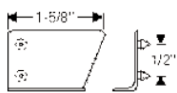

1961-1964 Channel, front window lower sash. Formed steel channel. Ready for attaching to your old brackets. Full size hardtop coupes only 32 3/8" in length.

- WC614\$78.25 pr.

Door Seals

1961-1962 All Hardtop and convertible models. Seal, front door hinge pillar at beltline.