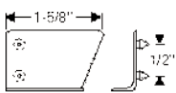

1961-1964 Channel, front window lower sash. Formed steel channel. Ready for attaching to your old brackets. Full size hardtop coupes only 32 3/8" in length.

- WC614\$78.25 pr.

Door Seals

1961-1962 All Hardtop and convertible models. Seal, front door hinge pillar at beltline.