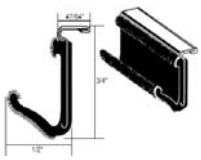

Inner Window Sweepers (10.710)