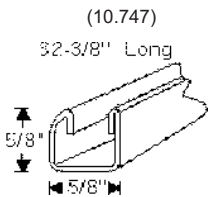

Used around perimeter of front and rear windows. Flexible rubber with flocking. Trimming to exact length is required. Sold in 6' lengths only.

- WC642 .....$22.25 ea.