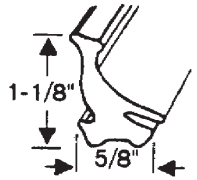

1965-1966 Weatherstrip, center post. Left and right, front and rear door. Used on Electra 225 4 door post sedans. Style 8269 and 8469. (10.694)

- AW656.....$46.75 set

1961-1964 Weatherstrip, rear door upper lock pillar. Used on 6 window Electra 225, 4 door hardtop sedan. (10.694)

- AW614A.....$34.25 set