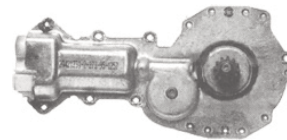

Power Window Motors and Vent Gears

1961-1976 Power Window motor. Left hand or right hand drive available. Plug may differ. Hard wire if necessary.
WM600L.....Left Hand Drive .....$127.25 ea.
WM600R.....Right Hand Drive .....$127.25 ea.

1982-1991 Power window motor. Fits either side.

1982-1990 LeSabre and Electra;
WM827 .....$37.50 ea.
WM827D.....(Genuine Delco) .....$59.50 ea.

*The Big
Difference is...*