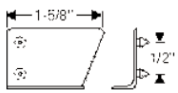

Inner Window Sweepers (10.710)

1961-1972 Weatherstrip, window sash channel (beltine), inner, rigid, rubber, covered weatherstrip with flock lining and 1/4" chrome edge. Used on the front door, rear door and rear quarter window. 6 ft. strip. Suitable replacement for most models.

- WS582.....(72" length).....$29.50 pr.
- WS582A.....(2) 32" lengths.....$27.50 pr.
- WS582B.....(2) 48" lengths.....$29.50 pr.
- WS582C.....(2) 24" lengths.....$22.50 pr.

1963 Weatherstrip, beltline, inner as required. Ridge flock lining rubber covered, with flat stainless steel top bead and bottom rubber lip.

- WS620 .....$27.25 pr.

Flexible Window Channel

Used around perimeter of front and rear windows. Flexible rubber with flocking. Trimming to exact length is required. Sold in 6' lengths only.

- WC642 .....$22.25 ea.

1961-1964 Channel, front window lower sash. Formed steel channel. Ready for attaching to your old brackets. Full size hardtop coupes only 32 3/8" in length.

- WC614 .....$78.25 pr.

Door Seals

1961-1962 All Hardtop and convertible models. Seal, front door hinge pillar at beltline.

- PS612H .....$29.50 pr.

1961 All. Weatherstrip, door bottom seal.

- HS591.....$4.00 pr.

1962-1963 All. Seal, door bottom drain hole. Check dimension.

- HS625 .....$3.75 ea.

1964-1967 All. Seal, door bottom drain hole. Check dimension.

- HS645 .....$4.00 ea.

Replacement Channels and Sweepers

1961-1980 Flexible sweeper used on inner and outer frames as required. 64" length.

- WS330 ..... $20.00 ea.
- WS330A.....(2) 32" lengths..... $18.25 pr.
- WS330B.....(2) 36" lengths..... $18.25 pr.

1961-1980 Flexible sweeper used on inner and outer frames. 64" length. (Wider than WS330). Use as required.