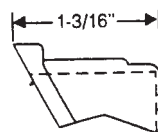

1961-1962 Cushion, side window on division post, two per car with metal core.
WTC612C .....$42.25 pr.