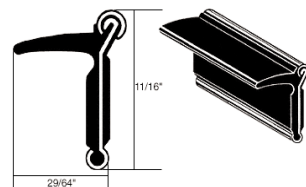

Outer Window Sweepers

1961-1968 Outer Window Sweeper with Round Chrome Bead. For use on front, rear and quarter windows without chrome reveal mouldings. Stainless steel bead with rubber lip.