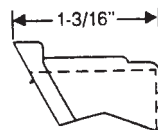

VW634C\$74.50 pr.

1963-1964 LeSabre 2 & 4 door sedans.

VW634S\$84.50 pr.

1965-1968 LeSabre, Wildcat, Electra 2 and 4 door hardtop and convertible. Includes verticle seals.

VW658C\$109.25 pr.

1961-1962 Cushion, upper division post with metal core. Full size hardtop coupes and sedans.
 WTC612.....\$37.00 pr.