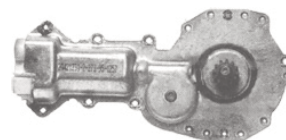

Power Window Motors and Vent Gears

1961-1976 Power Window motor. Left hand or right hand drive available. Plug may differ. Hard wire if necessary.

WM600L.....Left Hand Drive .....$127.25 ea.

WM600R.....Right Hand Drive .....$127.25 ea.

1982-1991 Power window motor. Fits either side.

1982-1990 LeSabre and Electra;

WM827 .....$37.50 ea.

WM827D.....(Genuine Delco) .....$59.50 ea.

*The Big
Difference is...*