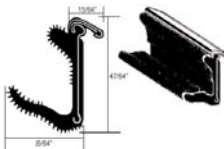

1961-1972 Weatherstrip, window sash channel (beltine), inner, rigid, rubber, covered weatherstrip with flock lining and 1/4" chrome edge. Used on the front door, rear door and rear quarter window. 6 ft. strip. Suitable replacement for most models.

- WS582.....(72" length).....$29.50 pr.
- WS582A.....(2) 32" lengths.....$27.50 pr.
- WS582B.....(2) 48" lengths.....$29.50 pr.
- WS582C.....(2) 24" lengths.....$22.50 pr.