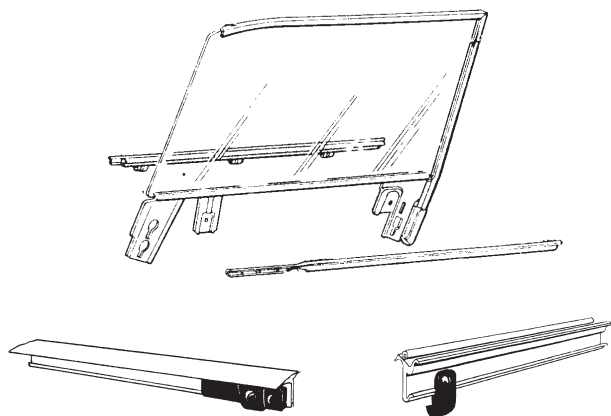

Door Windows • Seals (Group 10)

Window Sweeper Kits