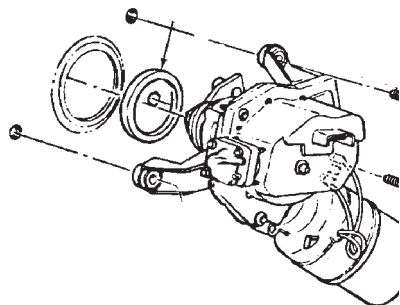

Windshield Wiper Motors

**Group 10.150
for New**

**Windshield Wiper
Jars and Parts**

1963-1964 LeSabre, Wildcat, Electra.
Perfect reproduction of plastic washer jar with "Buick"
raised letters.
WJ630 .....$39.50 ea.
WC632.....Cap for Above..... $4.50 ea.

1965 LeSabre, Wildcat and Electra washer
jar. (with those located on front baffle).
WJ632 .....$14.00 ea.

1963-1972 Windshield washer jar cap
(90 Deg. elbow).
WC632.....$4.50 ea.
WJB632...(Bracket for jar)...$15.00 ea.

1968-1970 All models. Windshield washer
jar. Screws into fender well.
WJ680.....$46.25 ea.

1971-1975 Windshield washer plastic.
1971-1972: All;
1975: LeSabre and Electra.
WJ715.....TOS

Washer Jar Filter

1961-1972 Washer jar filter.
WF598.....$4.75 ea.

3M Super weatherstrip adhesive. The best we've found.
WA360.....$12.00 ea.

**Windshield Washer
Pumps and Repair Kits**

1963-1968 Washer Pump
1963-1965 LeSabre, Wildcat w/ single speed;
1963-1968 All 2 and 3 speed.
WP634.....$58.00 ea.

1961-1972 Repair Kit
1961-1967: All with 90 degree angled hose fittings;
1968-1972: All without depressed wipers.
WRK594 .....$12.25 ea.

1961-1974 Repair Kit
1961-1966: All with straight hose fittings;
1967-1968: All;
1969-1974: All with depressed wipers.
WRK614 .....$12.25 ea.

1973-1974 Apollo wood to cowl seal.
CS734A.....$14.75 ea.

Windshield Wiper Hose

1961-1975 Windshield wiper hose. (7/64").
VH764 .....$1.50 per foot

1961-1975 Windshield wiper hose. (5/32").
VH532 .....$1.50 per foot

1961-1975 Windshield wiper hose. (7/32").
VH732 .....$1.50 per foot

1961-1975 Windshield wiper hose. (1/4").
VH14 .....$1.50 per foot

*****We have a limited supply of
NOS 1/4" vacuum hose. It features
correct outside diameter and "draw"
lines for that authentic look. *****
VH14OEM.....$3.50 ft.