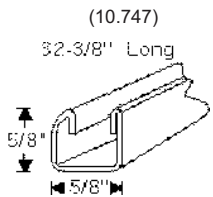

Used around perimeter of front and rear windows. Flexible rubber with flocking. Trimming to exact length is required. Sold in 6' lengths only.

- WC642 .....$22.25 ea.