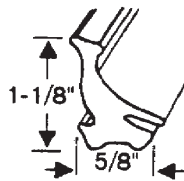

1965-1966 Weatherstrip, center post. Left and right, front and rear door. Used on Electra 225 4 door post sedans. Style 8269 and 8469. (10.694)

- AW656.....$46.75 set

1961-1964 Weatherstrip, rear door upper lock pillar. Used on 6 window Electra 225, 4 door hardtop sedan. (10.694)

- AW614A.....$34.25 set