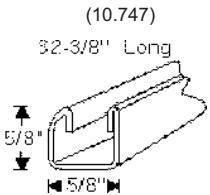

Used around perimeter of front and rear windows. Flexible rubber with flocking. Trimming to exact length is required. Sold in 6' lengths only.

- WC642 .....$22.25 ea.

1961-1964 Channel, front window lower sash. Formed steel channel. Ready for attaching to your old brackets. Full size hardtop coupes only 32 3/8" in length.

- WC614 .....$78.25 pr.

Door Seals

1961-1962 All Hardtop and convertible models. Seal, front door hinge pillar at beltline.

- PS612H.....$29.50 pr.

1961 All. Weatherstrip, door bottom seal.

- HS591.....$4.00 pr.

1962-1963 All. Seal, door bottom drain hole. Check dimension.

- HS625 .....$2.25 ea.

1964-1967 All. Seal, door bottom drain hole. Check dimension.

- HS645 .....$4.00 ea.