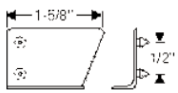

**1961-1964** Channel, front window lower sash. Formed steel channel. Ready for attaching to your old brackets. Full size hardtop coupes only 32 3/8" in length.

- WC614 .....\$78.25 pr.

**Door Seals**

**1961-1962** All Hardtop and convertible models. Seal, front door hinge pillar at beltline.