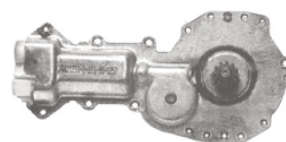

Power Window Motors and Vent Gears

1961-1976 Power Window motor. Left hand or right hand drive available. Plug may differ. Hard wire if necessary.

WM600L.....Left Hand Drive .....$127.25 ea.

WM600R.....Right Hand Drive .....$127.25 ea.

1982-1991 Power window motor. Fits either side.

1982-1990 LeSabre and Electra;

WM827 .....$37.50 ea.

WM827D.....(Genuine Delco) .....$59.50 ea.

*The Big
Difference is...*