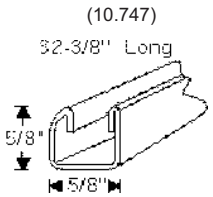

Used around perimeter of front and rear windows. Flexible rubber with flocking. Trimming to exact length is required. Sold in 6' lengths only.

- WC642 .....$22.25 ea.

1961-1964 Channel, front window lower sash. Formed steel channel. Ready for attaching to your old brackets. Full size hardtop coupes only 32 3/8" in length.

- WC614 .....$78.25 pr.

Door Seals

1961-1962 All Hardtop and convertible models. Seal, front door hinge pillar at beltline.

- PS612H .....$29.50 pr.

1961 All. Weatherstrip, door bottom seal.