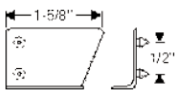

1961-1964 Channel, front window lower sash. Formed steel channel. Ready for attaching to your old brackets. Full size hardtop coupes only 32 3/8" in length.

- WC614\$78.25 pr.

Door Seals

1961-1962 All Hardtop and convertible models. Seal, front door hinge pillar at beltline.