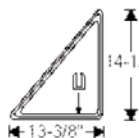

Quarter Window Weatherstrip

1961-1964 All Electra 225 6 window Sedans, model 4829. For stationary 1/4 windows.

RQS614.....$132.00 pr.

1961-1964 All Estate Wagons.

Rear 1/4 window weatherstrips.

QW614.....$194.50 pr.