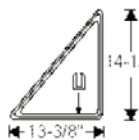

Rear Glass • Door Sills (Group 11)

Rear Quarter Window to Front Window Seals

1961-1964 All hardtop and convertible rear quarter window to front window vertical seals.

QS550.....$17.00 pr.

1964-1974 All hardtop and convertible rear quarter window to front window vertical seals.

QS644.....(Straight extrusion).....$15.50 pr.

1965-1966 LeSabre and Wildcat. All convertibles and hardtops. Premium reproduction with metal core and molded end.

QS656 .....$66.25 pr.

1971-1975 All hardtops and convertibles (moulded lower end).

QS715 .....$21.50 pr.

Quarter Window Chrome

1969-1970 All two door models.

QC692L.....Left Side.....$41.00 ea.

QC692R.....Right Side.....$41.00 ea.

Quarter Window Weatherstrip

1961-1964 All Electra 225 6 window Sedans, model 4829. For stationary 1/4 windows.

RQS614.....$132.00 pr.