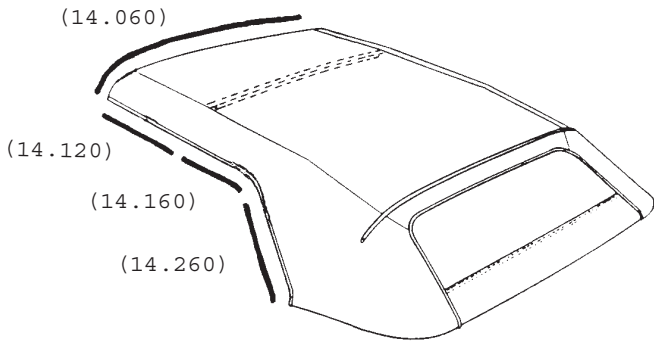

(Group 13) **Convertible Tops and Weatherstrip**