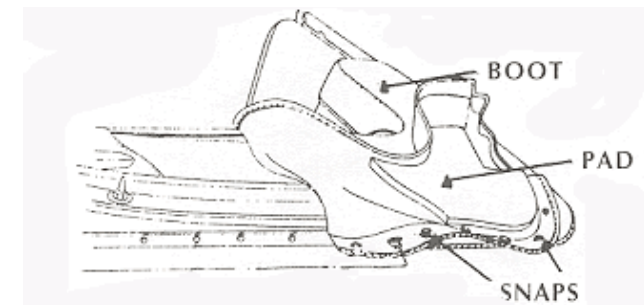

HEAVY DUTY VINYL: Quality Sateen Back 32 ounce vinyl. Colors: Black/Black, Tan/Tan, White/Black, White/Tan, Brown/Black, Beige/Sliver Tan, Red/Black, Maroon/Black, Green/Green, Dark Green/Black, Buckskin/Black, Pale Blue/Black, Med Blue/Black, Dark Blue/Black
CT360V32 .....$289.50 kit

DELUXE HEAVY DUTY VINYL: Superior sateen back 38 ounce durable vinyl. Available colors: Black over black, White over black.
CT360V38 .....$324.50 kit

CONVERTIBLE TOP PAD KIT: For all convertible tops.
TP360B.....Black.....$59.75 kit
TP360T.....Tan .....$59.75 kit

Convertible Top Boots (13.450)

1961-1964 All.
TB614.....$189.00 ea.
1965 - 1968 All that attach with plastic slide behind seat.
TB658.....$189.00 ea.
1965 - 1968 All that attach with velcro slide behind seat.
TB658V .....$189.00 ea.
1969-1970 All that attach with plastic slide behind seat.
TB690.....$189.00 ea.
1969-1970 All that attach with velcro slide behind seat.
TB690V .....$189.00 ea.
1971 - 1976 All LeSabre and Centurion.
TB716.....$189.00 ea.