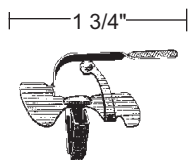

Head Dia.3/4"
Stem Length.....3/4"
Fits Hole Size.....1/4"
DPF3.....\$0.50 ea.
- 

Head Dia.15/16"
Stem Length.....1 1/4"
Fits Hole Size.....1/4"
DPF4.....\$0.50 ea.
- 

Head Dia.15/16"
Stem Length.....5/16"
Fits Hole Size....11/16"
DPF5.....\$0.50 ea.
- 

Head Width.7/16"
DPF6.....\$1.00 ea.
- 

Head Width.5/8"
DPF7.....\$1.00 ea.
- 

Head Dia.1/2"
Stem Length.....3/4"
Fits Hole Size.....1/4"
DPF8.....\$0.25 ea.

Misc. Retainers

- 

Head Dia.7/16"
Stem Length.....7/16"
Fits Hole Size.....1/8"
WF2.....\$0.75 ea.
- 

Head Dia.7/16"
Stem Length.....5/8"
Fits Hole Size.....1/8"
WF3.....\$1.00 ea.
- 

Head Dia.9/16"
Stem Length.....3/4"
Fits Hole Size.....1/8"
WF4.....\$0.75 ea.

Hardware Section (Group 17)

Push-In Clips

For 5/16" - 3/8" hole.
MC47.....\$0.75 ea.

5/16" hole.
MC49.....\$0.75 ea.

For 3/8" hole.
MC50.....\$0.75 ea.

For 3/8" hole.
MC51.....\$2.25 ea.

Universal Wire Moulding Clips Push-in Type

5/16" - 1/2" Moulding.
3/8" Hole size.
MC29.....\$0.50 ea.
MC29B.Box 50..\$12.50 ea.