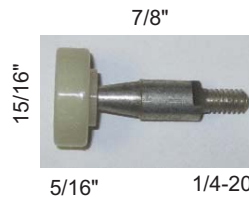

1968-1975 as required.
5/16 w.
WR685...$16.00 ea.

1972 thru 1999 all as
required. .11/64" id
WR727 .....$2.25 ea.

11/16 wide

1979-2004 as req.
With metal insert.
WR790.....$3.75 ea.