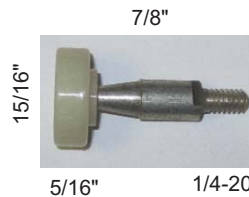

1972 thru 1999 all as  
 required. .11/64" id  
 WR727 .....\$2.25 ea.

1 5/16"

15/16"

5/16"

1978 thru 1995 all as  
 required. 5/16 wide  
 WR785.....\$6.50 ea.

7/8"

15/16"

5/16"