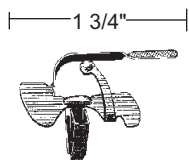

Head Dia. ....7/16"  
Stem Length.....5/8"  
Fits Hole Size.....1/8"  
WF3.....\$1.00 ea.
- 

Head Dia. ....9/16"  
Stem Length.....3/4"  
Fits Hole Size.....1/8"  
WF4.....\$0.75 ea.

## Push-In Clips

For 5/16" - 3/8" hole.  
MC47.....\$0.75 ea.

5/16" hole.  
MC49.....\$0.75 ea.

For 3/8" hole.  
MC50.....\$0.75 ea.

For 3/8" hole.  
MC51.....\$2.25 ea.