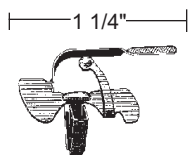

Head Dia. ....7/16"  
Stem Length.....5/8"  
Fits Hole Size.....1/8"  
WF3.....\$1.00 ea.
- 

Head Dia. ....9/16"  
Stem Length.....3/4"  
Fits Hole Size.....1/8"  
WF4.....\$0.75 ea.

## Push-In Clips

For 5/16" - 3/8" hole.  
MC47.....\$0.75 ea.

5/16" hole.  
MC49.....\$0.75 ea.

For 3/8" hole.  
MC50.....\$0.75 ea.

For 3/8" hole.  
MC51.....\$2.25 ea.