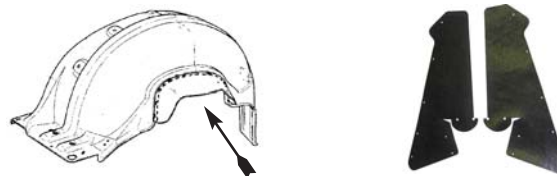

STEERING COUPLER

1973-1977 All with power steering

SC677\$64.25 Each

**POWER STEERING
RESERVOIR CAP**

1986-1987 Grand National, GNX, T-Type
SRC827\$5.00 Each

(908) 369-3666

UPPER CONTROL ARMS

1982-1987 Regal, Grand National, GNX., T-Type
Includes Ball Joint and UCA Shaft
Driver Side LH
UCA827L\$99.50 Each
Passenger Side RH
UCA827R\$99.50 Each

FENDER SPLASH APRONS

A-Arm Splash Shields. 2 Piece Set.
Die cut for a great fit!

1981-1987 Regal, T-Type, Grand National, GNX
FA817\$22.00 Set

WHEEL BEARINGS

1973-1987 Regal, Grand National, GNX, T-Type
Front Inner Wheel Bearing (L or R)
IWB612\$13.75 Each