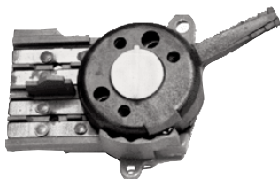

Power Antenna Mast Tube

All three sections of the power antenna plus a replacement cable and tube. If your antenna is bent or dented, it will not allow the antenna to fully extend or retract.
1982-1987 Regal, GN, GNX
AM829\$139.50 Each

Power Antenna Bracket

1982-1987 Regal, GN, GNX, T-Type
AB829\$9.50 Each

Group 09 (continued)
Heater - A/C - Firewall
Radio - Antenna

A/C HEATER SWITCH

Heater & A.C. Blower Switch

1984-1987 Regal, GN, GNX
FS840\$7.50 Each