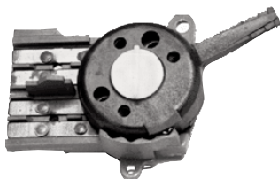

Power Antenna Bracket

1982-1987 Regal, GN, GNX, T-Type
AB829\$9.50 Each

Group 09 (continued)
Heater - A/C - Firewall
Radio - Antenna

A/C HEATER SWITCH

Heater & A.C. Blower Switch

1984-1987 Regal, GN, GNX
FS840\$7.50 Each