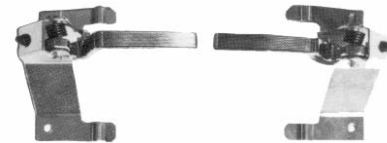

INTERIOR DOOR HANDLES

Inside Door Handles
1978-1987 Regal (right or left)
DH787L (Left Side).....$9.75 Each
DH787R (Right Side) .....$9.75 Each