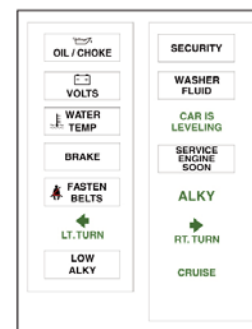

"ALKY" Wording

Made from 0.020 blacked out lexan. These are like the originals. A modified version is available for those who have alky injection systems.

- 1984-1987 Regal GN, GNX, Limited, T-Type
  IL847 (Original Wording) .....$21.75 Each
  IL847A (ALKY Wording) .....$22.75 Each