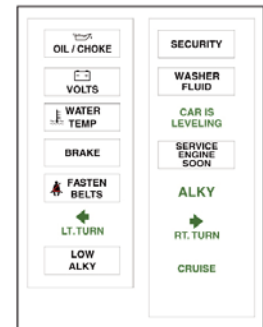

"ALKY" Wording

Made from 0.020 blacked out lexan. These are like the originals. A modified version is available for those who have alky injection systems.

- 1984-1987 Regal GN, GNX, Limited, T-Type
  IL847 (Original Wording) .....$21.75 Each
- **IL847A** (ALKY Wording) .....$22.75 Each