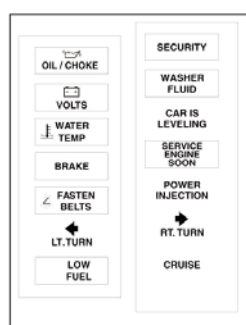

Dash Lenses TELL-TALE Lenses

Original Wording