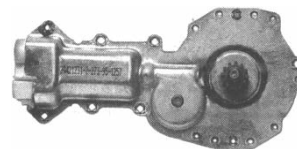

POWER WINDOW SWITCH

DRIVER SIDE

1982-1987 Regal (Switch and Escutcheon)
PWS827 (Driver's Door)\$28.75 Each

PASSENGER SIDE

1982-1987 Regal (Switch and Escutcheon)
PWS827S (Passenger's Door).....\$23.75 Each