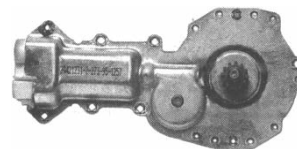

POWER WINDOW MOTOR

1982-1987 Regal, Grand National, GNX (NEW)
Slightly faster than the original
WM827 .....$32.50 Each