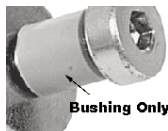

LS-716

1973-1976 Regal
LS716 (Gray Silencer Bushing)NLA