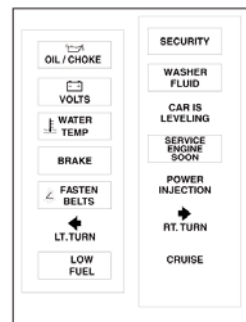

**Dash Lenses
TELL-TALE Lenses**

Original Wording