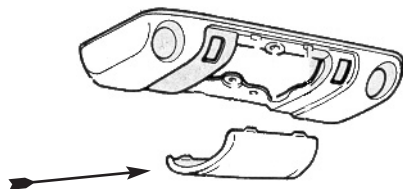

DOME & COURTESY LENSES

1982-1987 Regal Dome Lenses
DL827 .....$7.75 Each