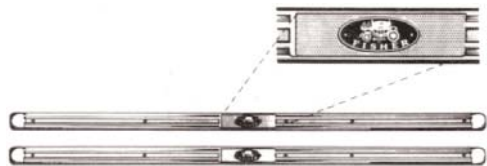

Group 11
Rear 1/4 Glass - Seats
Door Sills - Dome Lenses
DOOR SILLS

Door Sill w/plate below (Original GM Parts)
DS788NOS\$197.50 Pair

Door Sill w/plate below (Aftermarket)
DS788\$96.00 Pair

DOME & COURTESY LENSES

1982-1987 Regal Dome Lenses
DL827\$7.75 Each

1976-1987 Regal Reading Lamp Lens
DL760\$12.00 Each

DOOR JAMB SWITCH

1976-1987 Regal, GN, GNX w/o alarm
DJS716\$6.75 Each
 1976-1987 Regal, GN, GNX with alarm
DJS716A\$6.75 Each