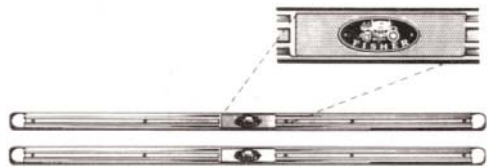

Group 11
Rear 1/4 Glass - Seats
Door Sills - Dome Lenses
DOOR SILLS

Door Sill w/plate below (Original GM Parts)
DS788NOS\$197.50 Pair

Door Sill w/plate below (Aftermarket)
DS788\$96.00 Pair

DOME & COURTESY LENSES

1982-1987 Regal Dome Lenses
DL827\$7.75 Each

1976-1987 Regal Reading Lamp Lens
DL760\$12.00 Each

DOOR JAMB SWITCH

1976-1987 Regal, GN, GNX w/o alarm
DJS716\$6.75 Each
 1976-1987 Regal, GN, GNX with alarm
DJS716A\$6.75 Each