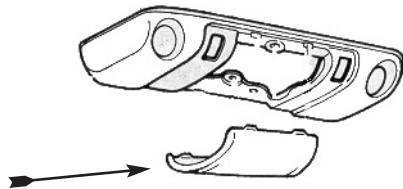

DOME & COURTESY LENSES

1982-1987 Regal Dome Lenses
DL827 .....$7.75 Each