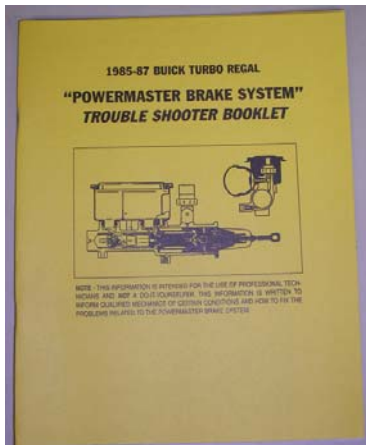

**Group 16
Literature (continued)**

**TURBO REGAL
POWERMMASTER
BRAKE SYSTEM BOOKLET**

1984-1987 Buick Grand National, GNX, T-Type.

This is a new publication containing important information on the Powermaster Brake System. Includes Checkout And Diagnostic Information

GNB6 .....$16.50 Each