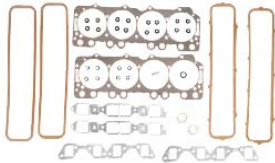

Cylinder Head Gasket Sets

1963-1966 All.
HGS576 .....$112.00 set

1967-1976 430 and 455 engines. *
HGS676 .....$51.00 set

* Intake manifold gasket not included, please see Group 1.

Cylinder Head Gaskets

1963-1966 All.
HG576 .....$77.50 pr.

1967-1976 430 and 455 engines.
HG676 .....$40.75 pr.