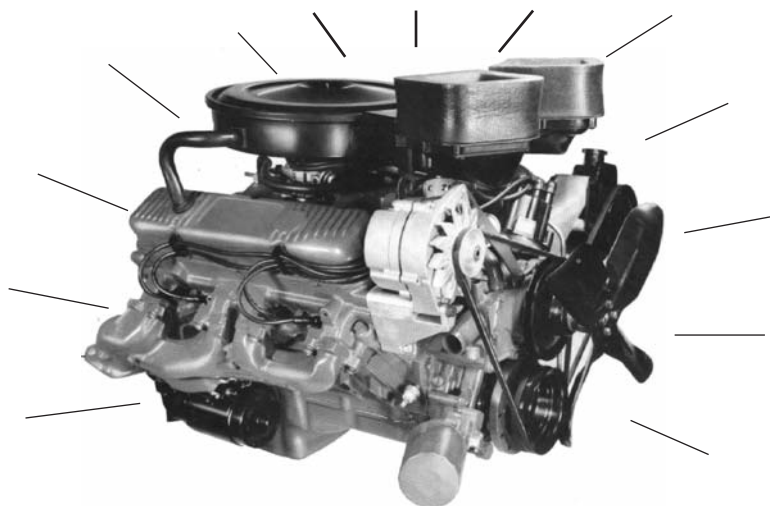

Buick Engine Enamel (Group 0)

Exact Original Colors to Authenticate your Engine. Our Enamels are the Finest available. Very High Temperature. Can be easily Brushed or Sprayed to Obtain a Rich Deep Gloss. Sold in Quart or Spray Cans.

* Note: Spray cans can not be shipped by Air.

High Heat - High Gloss

1963-1964	Buick Silver	EP614.....$27.50 qt.	EP614S.....$14.00 spray can
1963-1967	Buick Green	EP536.....$27.50 qt.	EP536S.....$14.00 spray can
1965-1976	Buick Red	EP644.....$27.50 qt.	EP644S.....$14.00 spray can

Cast Iron Paint

Extremely High Temperature - 1800 degrees. Excellent for manifolds and exhaust systems. **Will not burn OFF.**
EP3.....(pint).....$32.00 ea.
EP3S.....(spray can).....$19.50 ea.

Engine Compartment and Chassis Paint

Our Satin Black Enamel contains the correct blend of dulling agents to give that "Authentic New Look". Use it on inner fender wells, under hood, radiator supports brackets, fan, air cleaner, etc. It is also correct for chassis.

Spray Gun for Engine Enamels

Self-propelled unit enables you to spray up to 16 oz. of paint. Great for use on engine enamels listed above that are not available in spray cans.
SG220 .....$8.25 ea.
Refill cartridge.
SGR220 .....$6.50 ea.

All Years and Models

EP2.....(quart).....$24.50 ea.
EP2S.....(spray can).....$14.00 ea.