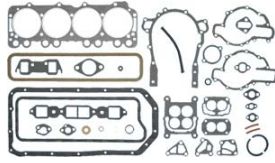

Full Engine Overhaul Gasket Sets

1963-1966 All.
FGS576 .....$129.50 set

1967-1976 430 and 455 engines. *
FGS676 .....$81.25 set

* Intake manifold gasket not included, please see Group 3