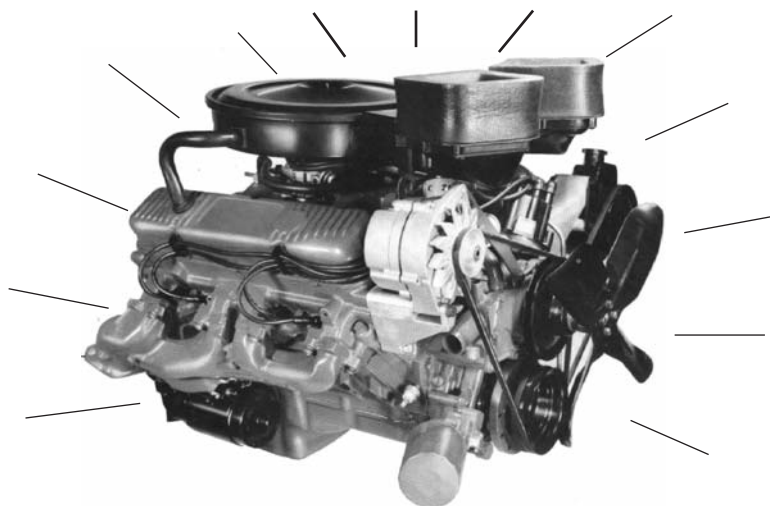

Buick Engine Enamel (Group 0)

Exact Original Colors to Authenticate your Engine. Our Enamels are the Finest available. Very High Temperature. Can be easily Brushed or Sprayed to Obtain a Rich Deep Gloss. Sold in Quart or Spray Cans.

* Note: Spray cans can not be shipped by Air.

High Heat - High Gloss

1963-1964	Buick Silver	EP614.....$27.50 qt.	EP614S.....$14.00 spray can
1963-1967	Buick Green	EP536.....$27.50 qt.	EP536S.....$14.00 spray can
1965-1976	Buick Red	EP644.....$27.50 qt.	EP644S.....$14.00 spray can

Cast Iron Paint

Extremely High Temperature - 1800 degrees. Excellent for manifolds and exhaust systems. **Will not burn OFF.**
EP3.....(pint).....$32.00 ea.
EP3S.....(spray can).....$19.50 ea.

Engine Compartment and Chassis Paint

Our Satin Black Enamel contains the correct blend of dulling agents to give that "Authentic New Look". Use it on inner fender wells, under hood, radiator supports brackets, fan, air cleaner, etc. It is also correct for chassis.

All Years and Models

EP2.....(quart).....	$24.50 ea.
EP2S.....(spray can).....	$14.00 ea.

Spray Gun for Engine Enamels

Self-propelled unit enables you to spray up to 16 oz. of paint. Great for use on engine enamels listed above that are not available in spray cans.

SG220	$8.25 ea.
Refill cartridge.	
SGR220	$6.50 ea.