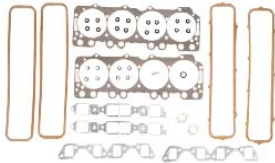

Cylinder Head Gasket Sets

1963-1966 All.
HGS576 .....$74.50 set

1967-1976 430 and 455 engines. *
HGS676 .....$51.00 set

* Intake manifold gasket not included, please see Group 1.

Cylinder Head Gaskets

1963-1966 All.
HG576 .....$67.50 pr.

1967-1976 430 and 455 engines.
HG676 .....$40.75 pr.