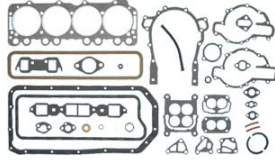

Full Engine Overhaul Gasket Sets

1963-1966 All.
FGS576 .....$129.50 set

1967-1976 430 and 455 engines. *
FGS676 .....$81.25 set

* Intake manifold gasket not included, please see Group 3