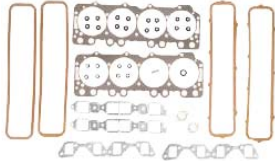

Cylinder Head Gasket Sets

1963-1966 All.
HGS576 .....$74.50 set

1967-1976 430 and 455 engines. *
HGS676 .....$51.00 set

* Intake manifold gasket not included, please see Group 1.

Cylinder Head Gaskets

1963-1966 All.
HG576 .....$67.50 pr.

1967-1976 430 and 455 engines.
HG676 .....$40.75 pr.