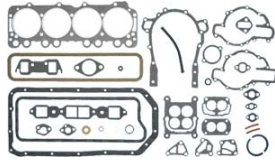

RCS686C\$7.50 ea.

1967-1976 Valve cover retainer with
tall stud.

RCS686T.....\$6.50 ea.

1967-1976 Valve cover retainer with
tall stud. Chrome plated.

RCS686TC.....\$8.50 ea.

Full Engine Overhaul Gasket Sets