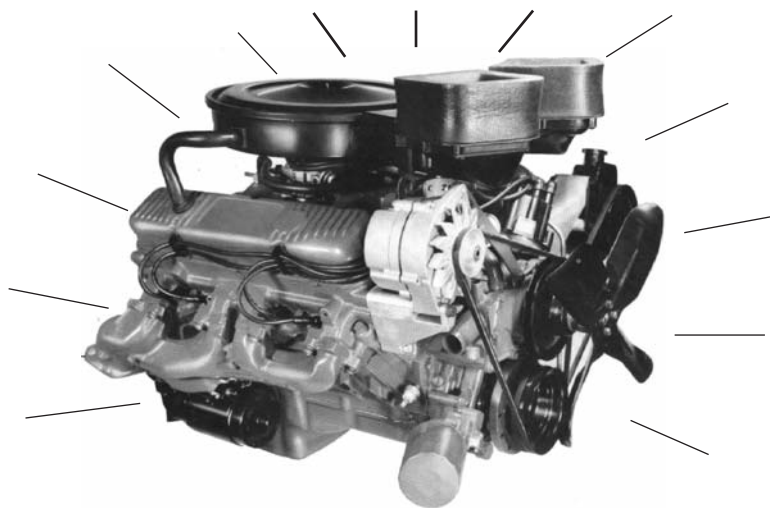

Buick Engine Enamel (Group 0)

Exact Original Colors to Authenticate your Engine. Our Enamels are the Finest available. Very High Temperature. Can be easily Brushed or Sprayed to Obtain a Rich Deep Gloss. Sold in Quart or Spray Cans.

* Note: Spray cans can not be shipped by Air.

High Heat - High Gloss

1963-1964	Buick Silver	EP614.....$27.50 qt.	EP614S.....$14.00 spray can
1963-1967	Buick Green	EP536.....$27.50 qt.	EP536S.....$14.00 spray can
1965-1976	Buick Red	EP644.....$27.50 qt.	EP644S.....$14.00 spray can

Cast Iron Paint

Extremely High Temperature - 1800 degrees. Excellent for manifolds and exhaust systems. **Will not burn OFF.**
EP3.....(pint).....$32.00 ea.
EP3S.....(spray can).....$19.50 ea.

Engine Compartment and Chassis Paint

Our Satin Black Enamel contains the correct blend of dulling agents to give that "Authentic New Look". Use it on inner fender wells, under hood, radiator supports brackets, fan, air cleaner, etc. It is also correct for chassis.

All Years and Models

EP2.....(quart).....	$24.50 ea.
EP2S.....(spray can).....	$14.00 ea.

Spray Gun for Engine Enamels

Self-propelled unit enables you to spray up to 16 oz. of paint. Great for use on engine enamels listed above that are not available in spray cans.

SG220	$8.25 ea.
Refill cartridge.	
SGR220	$6.50 ea.