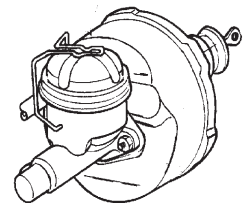

Power Brake Rebuilding Service

Master Cylinder and Booster with Exchange

1963-1975 Power brake units rebuilt.
PBR610 .....$249.50 ea.

1963 Brake booster only.
BBR63 .....$210.50 ea.

Brake Booster Hose Pinch Clamp

1961-1975 All.
PC1116.....$1.25 ea

Brake Booster Vacuum Check Valve (4.955)

1967 all with Bendix power drum brakes;
1968 thru 1985 All.
CV682 .....$12.75 ea.