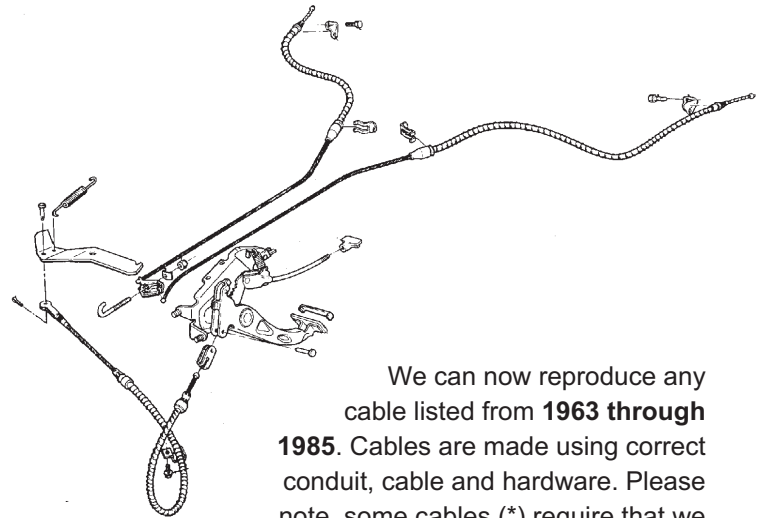

Brakes (Group 4)

Brake Pedal Pads

1963-1964 Riviera pedal covers. (includes stainless steel "POWER BRAKE" metal strip). Black, Fawn, red, blue, brown, saddle, olive saddle.

PC614.....	Black.....	$24.50 ea.
PC614F.....	Fawn.....	$24.50 ea.
PC614U.....	Blue.....	$24.50 ea.
PC614B.....	Brown.....	$24.50 ea.
PC614OS.....	Olive Saddle.....	$24.50 ea.
PC614R.....	Red.....	$24.50 ea.
PC614S.....	Saddle.....	$24.50 ea.
PP614.....	(Stainless Strip Only).....	$4.75 ea.

1961-1964 Riviera pedal covers. (includes stainless steel "PARK" metal strip). Black, fawn, red, blue, brown, saddle, olive saddle.

PC614E.....	Black.....	$17.00 ea.
PC614EF.....	Fawn.....	$17.00 ea.
PC614EU.....	Blue.....	$17.00 ea.
PC614EB.....	Brown.....	$17.00 ea.
PC614EOS.....	Olive Saddle.....	$17.00 ea.
PC614ER.....	Red.....	$17.00 ea.
PC614ES.....	Saddle.....	$17.00 ea.
PP614E.....	(Stainless Strip Only).....	$4.75 ea.

Brake Pedal

1965;
1967-1970 All. Will fit.
1971-1974 but pattern is different.

PC650.....	$25.25 ea.

1963-1985 Brake Cables

Stop Light Switches (2.447)

1963 All. Stop light switch.
SLS563.....$9.75 ea.

1964-1975

1964-1970: All;
1971-1975: Except cruise. Stop lamp switch.
SLS645.....$12.75 ea.

1971-1975 All with cruise control.

SLS715.....$9.75 ea.

Brake Adjuster Hole Plug

1963-1975 Break adjuster hole plug. (4 per car).
BC340.....$1.00 ea.

We can now reproduce any cable listed from **1963 through 1985**. Cables are made using correct conduit, cable and hardware. Please note, some cables (*) require that we have your old unit for parts as some hardware items are not available. Some are available with a core charge.

Year & Model	Front	Center	Rear
1963-1965 All	R1365181 .....$79.50 ea.	R1370930.....$69.50 ea.	R1365179 .....$79.50 ea.
1966-1968 All	R1373385 .....$79.50 ea.	R1378155.....$43.00 ea.	R1373917 (2).....$69.50 ea.
1969	R1387404 .....$79.50 ea.	R1378155.....$43.00 ea.	R1373917 (2).....$69.50 ea.
1970	.....	R1378155.....$43.00 ea.	R1373917 (2).....$69.50 ea.
1971-1972	R1236755 .....$79.50 ea.	R1378155.....$43.00 ea.	R1236712 (2).....$79.50 ea.
1973	R1248965 .....$60.00 ea.	R1378155.....$43.00 ea.	R1236712 (2).....$79.50 ea.
1974	R1248965 .....$60.00 ea.	R1378155.....$43.00 ea.	R1238232 (2).....$79.50 ea.
1975	R1248965 .....$60.00 ea.	R1250616.....$79.50 ea.	R1238232 (2).....$79.50 ea.
1979-85 w/rear drums	R25517514.....$51.00 ea.	.....	BC795RL...RR.....$40.75 ea.
1979-85 w/rear discs	R25517514.....$51.00 ea.	.....	BC795RLD...RRD.....$40.75 ea.