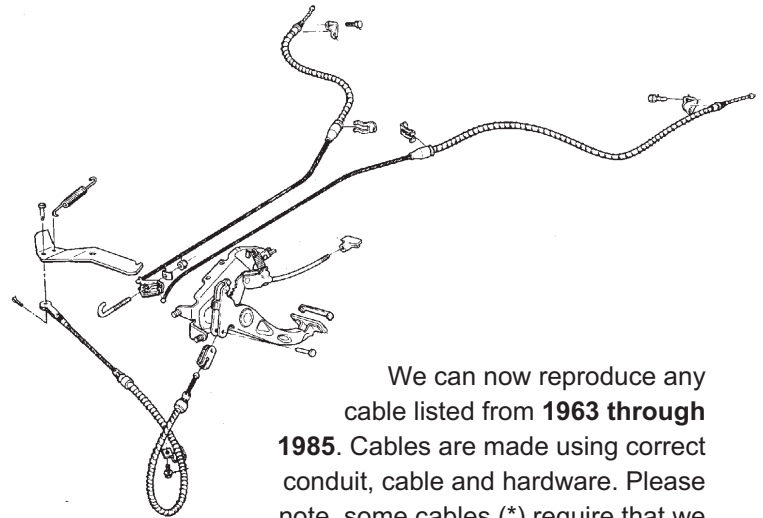

Brakes (Group 4)

Brake Pedal Pads

1963-1964 Riviera pedal covers. (includes stainless steel "POWER BRAKE" metal strip). Black, Fawn, red, blue, brown, saddle, olive saddle.

PC614.....	Black.....	$24.50 ea.
PC614F.....	Fawn.....	$24.50 ea.
PC614U.....	Blue.....	$24.50 ea.
PC614B.....	Brown.....	$24.50 ea.
PC614OS.....	Olive Saddle.....	$24.50 ea.
PC614R.....	Red.....	$24.50 ea.
PC614S.....	Saddle.....	$24.50 ea.
PP614.....	(Stainless Strip Only).....	$4.75 ea.

1961-1964 Riviera pedal covers. (includes stainless steel "PARK" metal strip). Black, fawn, red, blue, brown, saddle, olive saddle.

PC614E.....	Black.....	$17.00 ea.
PC614EF.....	Fawn.....	$17.00 ea.
PC614EU.....	Blue.....	$17.00 ea.
PC614EB.....	Brown.....	$17.00 ea.
PC614EOS.....	Olive Saddle.....	$17.00 ea.
PC614ER.....	Red.....	$17.00 ea.
PC614ES.....	Saddle.....	$17.00 ea.
PP614E.....	(Stainless Strip Only).....	$4.75 ea.

Brake Pedal

1965;
1967-1970 All. Will fit.
1971-1974 but pattern is different.

PC650.....	$25.25 ea.

1963-1985 Brake Cables

Stop Light Switches (2.447)

1963 All. Stop light switch.
SLS563.....$9.75 ea.

1964-1975

1964-1970: All;
1971-1975: Except cruise. Stop lamp switch.
SLS645.....$12.75 ea.

1971-1975 All with cruise control.

SLS715.....$9.75 ea.

Brake Adjuster Hole Plug

1963-1975 Break adjuster hole plug. (4 per car).
BC340.....$1.00 ea.

We can now reproduce any cable listed from **1963 through 1985**. Cables are made using correct conduit, cable and hardware. Please note, some cables (*) require that we have your old unit for parts as some hardware items are not available. Some are available with a core charge.

Year & Model	Front	Center	Rear
1963-1965 All	R1365181 .....$79.50 ea.	R1370930.....$69.50 ea.	R1365179 .....$79.50 ea.
1966-1968 All	R1373385 .....$79.50 ea.	R1378155.....$43.00 ea.	*R1373917 (2).....$69.50 ea.
1969	R1387404 .....$79.50 ea.	R1378155.....$43.00 ea.	*R1373917 (2).....$69.50 ea.
1970	.....	R1378155.....$43.00 ea.	*R1373917 (2).....$69.50 ea.
1971-1972	R1236755 .....$79.50 ea.	R1378155.....$43.00 ea.	R1236712 (2).....$79.50 ea.
1973	R1248965 .....$60.00 ea.	R1378155.....$43.00 ea.	R1236712 (2).....$79.50 ea.
1974	R1248965 .....$60.00 ea.	R1378155.....$43.00 ea.	R1238232 (2).....$79.50 ea.
1975	R1248965 .....$60.00 ea.	R1250616.....$79.50 ea.	R1238232 (2).....$79.50 ea.
1979-85 w/rear drums	R25517514.....$51.00 ea.	.....	BC795RL...RR.....$40.75 ea.
1979-85 w/rear discs	R25517514.....$51.00 ea.	.....	BC795RLD...RRD.....$40.75 ea.