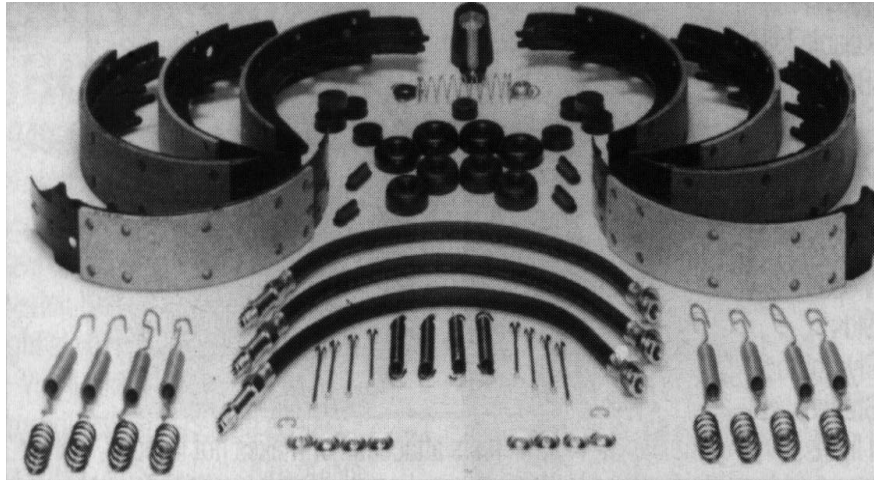

Brake Overhaul Kits

Our complete kits include the following:

- 4 Wheel cylinder kits
- 1 Master cylinder kit. Standard Only
- 4 Brake shoes with linings
- 3 Hydraulic Brake Hoses
- 2 Brake spring hardware kits

1963 All. Does not include master cylinder kit.
BOK63 .....$157.50 kit

1964-1966 All. Includes power brake master cylinder kit.
BOK646RP .....$165.75 kit

1967-1980 All.
BOK670 .....$179.50 kit

Silicon Brake Fluid

1963-1980 Silicon brake fluid. (one gallon).
SF360.....$63.00 ea.

Power Brake Rebuilding Service

Master Cylinder and Booster with Exchange

1963-1975 Power brake units rebuilt.
PBR610 .....$249.50 ea.
1963 Brake booster only.
BBR63 .....$210.50 ea.

Brake Booster Hose Pinch Clamp

1961-1975 All.
PC1116.....$1.25 ea

Brake Booster Vacuum Check Valve (4.955)

1967 all with Bendix power drum brakes;
1968 thru 1985 All.
CV682 .....$12.75 ea.