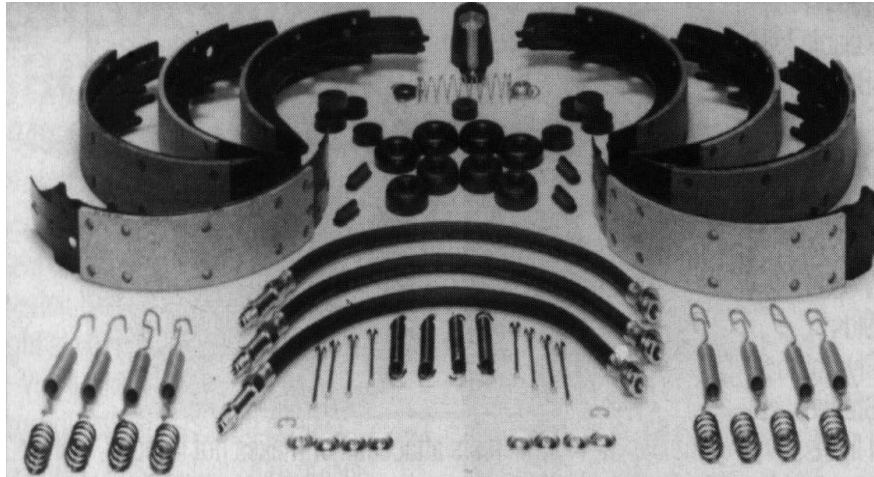

Brake Overhaul Kits

Our complete kits include the following:

- 4 Wheel cylinder kits
- 1 Master cylinder kit. Standard Only
- 4 Brake shoes with linings
- 3 Hydraulic Brake Hoses
- 2 Brake spring hardware kits

1963 All. Does not include master cylinder kit.
BOK63 .....$157.50 kit

1964-1966 All. Includes power brake master cylinder kit.
BOK646RP .....$165.75 kit

1967-1980 All.
BOK670 .....$179.50 kit

Silicon Brake Fluid

1963-1980 Silicon brake fluid. (one gallon).
SF360.....$63.00 ea.

Power Brake Rebuilding Service

Master Cylinder and Booster with Exchange

1963-1975 Power brake units rebuilt.
PBR610 .....$249.50 ea.

1963 Brake booster only.
BBR63 .....$269.50 ea.

Brake Booster Hose Pinch Clamp

1961-1975 All.
PC1116.....$1.25 ea

Brake Booster Vacuum Check Valve (4.955)

1967 all with Bendix power drum brakes;
1968 thru 1985 All.
CV682 .....$12.75 ea.