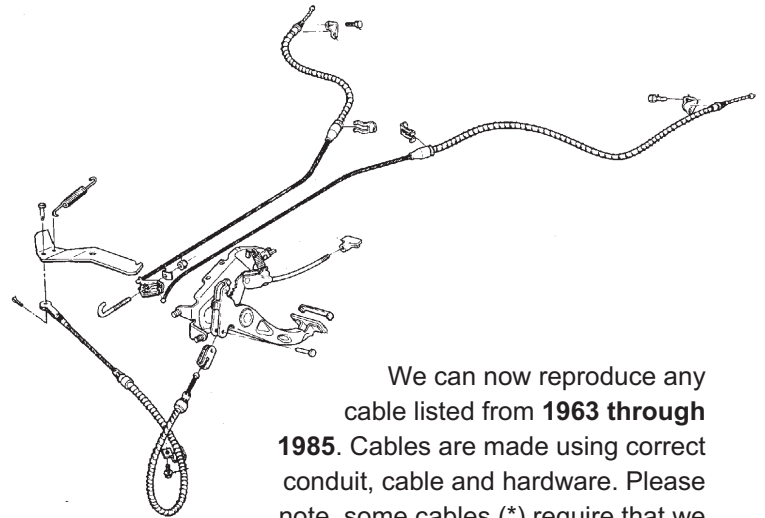

Brakes (Group 4)

Brake Pedal Pads

1963-1964 Riviera pedal covers. (includes stainless steel "POWER BRAKE" metal strip). Black, Fawn, red, blue, brown, saddle, olive saddle.

PC614.....	Black.....	$24.50 ea.
PC614F.....	Fawn.....	$24.50 ea.
PC614U.....	Blue.....	$24.50 ea.
PC614B.....	Brown.....	$24.50 ea.
PC614OS.....	Olive Saddle.....	$24.50 ea.
PC614R.....	Red.....	$24.50 ea.
PC614S.....	Saddle.....	$24.50 ea.
PP614.....	(Stainless Strip Only).....	$4.75 ea.

1961-1964 Riviera pedal covers. (includes stainless steel "PARK" metal strip). Black, fawn, red, blue, brown, saddle, olive saddle.

PC614E.....	Black.....	$17.00 ea.
PC614EF.....	Fawn.....	$17.00 ea.
PC614EU.....	Blue.....	$17.00 ea.
PC614EB.....	Brown.....	$17.00 ea.
PC614EOS.....	Olive Saddle.....	$17.00 ea.
PC614ER.....	Red.....	$17.00 ea.
PC614ES.....	Saddle.....	$17.00 ea.
PP614E.....	(Stainless Strip Only).....	$4.75 ea.

Brake Pedal

1965;
1967-1970 All. Will fit.
1971-1974 but pattern is different.

PC650.....	$25.25 ea.

1963-1985 Brake Cables

Stop Light Switches (2.447)

1963 All. Stop light switch.
SLS563.....$9.75 ea.

1964-1975

1964-1970: All;
1971-1975: Except cruise. Stop lamp switch.
SLS645.....$12.75 ea.

1971-1975 All with cruise control.

SLS715.....$9.75 ea.

Brake Adjuster Hole Plug

1963-1975 Break adjuster hole plug. (4 per car).
BC340.....$1.00 ea.

We can now reproduce any cable listed from **1963 through 1985**. Cables are made using correct conduit, cable and hardware. Please note, some cables (*) require that we have your old unit for parts as some hardware items are not available. Some are available with a core charge.

Year & Model	Front	Center	Rear
1963-1965 All	R1365181 .....$79.50 ea.	R1370930.....$69.50 ea.	R1365179 .....$79.50 ea.
1966-1968 All	R1373385 .....$79.50 ea.	R1378155.....$43.00 ea.	*R1373917 (2).....$69.50 ea.
1969	R1387404 .....$79.50 ea.	R1378155.....$43.00 ea.	*R1373917 (2).....$69.50 ea.
1970	.....	R1378155.....$43.00 ea.	*R1373917 (2).....$69.50 ea.
1971-1972	R1236755 .....$79.50 ea.	R1378155.....$43.00 ea.	R1236712 (2).....$79.50 ea.
1973	R1248965 .....$60.00 ea.	R1378155.....$43.00 ea.	R1236712 (2).....$79.50 ea.
1974	R1248965 .....$60.00 ea.	R1378155.....$43.00 ea.	R1238232 (2).....$79.50 ea.
1975	R1248965 .....$60.00 ea.	R1250616.....$79.50 ea.	R1238232 (2).....$79.50 ea.
1979-85 w/rear drums	R25517514.....$51.00 ea.	.....	BC795RL...RR.....$40.75 ea.
1979-85 w/rear discs	R25517514.....$51.00 ea.	.....	BC795RLD...RRD.....$40.75 ea.