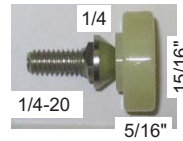

## Window Rollers (10.783)

**1963-1966** All as required.

Window regulator roller and rivet.

WR576.....\$3.25 ea.

**1963-1967** Riviera and as required.

7/8" wide.

WR637.....\$3.75 ea.

**1968-1990** all as required. 1 1/16" OD,