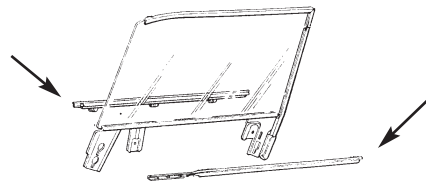

Window Channel Kits (Sweepers)

- **1963-1965** Inner and outer window channel sweeper kit.
  Made as original. 8 piece kit complete with screws.
  WK635 .....$95.25 kit
- **1966-1967** Inner and outer window channel sweeper kit.
  Made as original. 8 piece kit complete with screws.
  WK667 .....$95.75 kit
- **1968-1970** Inner and outer window channel sweeper kit.
  Made as original. 8 piece kit complete with screws.
  WK680 .....$89.50 kit
- **1971-1973** Inner and outer window channel sweeper kit.
  Made as original. 8 piece kit complete with screws.
  WK713 .....$119.00 kit
- **1979-1985** Hardtops. Inner and outer window channel sweeper kit. 8 piece kit as original, complete with screws.
  WK795 .....$96.00 kit