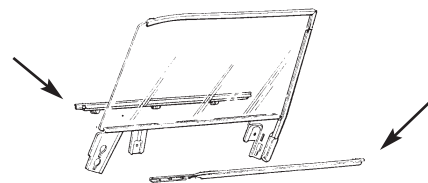

Window Channel Kits (Sweepers)

- **1963-1965** Inner and outer window channel sweeper kit.
  Made as original. 8 piece kit complete with screws.
  WK635 .....$95.25 kit
- **1966-1967** Inner and outer window channel sweeper kit.
  Made as original. 8 piece kit complete with screws.
  WK667 .....$95.75 kit
- **1968-1970** Inner and outer window channel sweeper kit.
  Made as original. 8 piece kit complete with screws.
  WK680 .....$85.25 kit
- **1971-1973** Inner and outer window channel sweeper kit.
  Made as original. 8 piece kit complete with screws.
  WK713 .....$119.00 kit
- **1979-1985** Hardtops. Inner and outer window channel sweeper kit. 8 piece kit as original, complete with screws.
  WK795 .....$96.00 kit