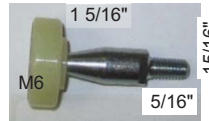

1968-1990 all as required. 11/16" OD, 11/64" ID. nylon.

WR727.....$2.25 ea.

1979-1985 all as required. 5/16" wide.

WR785.....$6.50 ea.