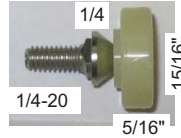

HP670\$3.00 ea.

1973-1990 Door hinge pin bushings. All as required.

HB820\$1.00 ea.

Window Rollers (10.783)

1963-1966 All as required.

Window regulator roller and rivet.

WR576.....\$3.25 ea.

1963-1967 Riviera and as required.

7/8" wide.

WR637.....\$3.75 ea.

1968-1990 all as required. 11/16" OD, 11/64" ID. nylon.

WR727.....\$2.25 ea.

1979-1985 all as required. 5/16" wide.

WR785.....\$6.50 ea.

Drain Hole Seals

1964-1972 All except 1965. Seal, door bottom drain hole.