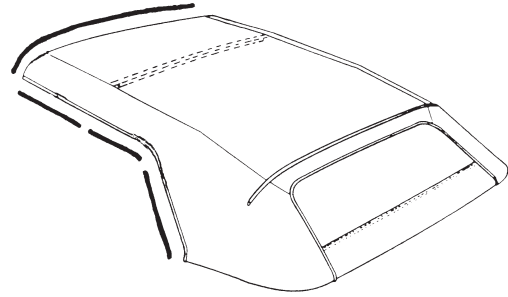

# Convertible Tops (Group 13)

---

## Convertible Top

**1982-1986** Riviera. Original material pinpoint. Single texture. Glass **NOT** included.  
CT826V32 .....\$249.50 ea.

**1982-1986** Riviera. Original material pinpoint. Single texture. Glass **NOT** included.  
CT826V38 .....\$289.50 ea.