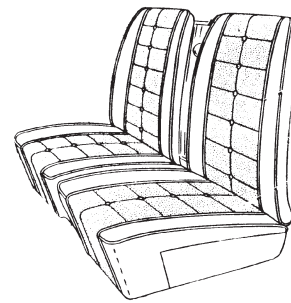

# Riviera Upholstery Sets (Group 14)

Currently we have kits available for **1963, 1964 and 1965** in vinyl, fabric and leather.

All sets are made with **TOP quality** vinyl, fabric and/or leather with correct grains. All pleats are stitched or "heat sealed" - just like originals. Seat back "inserts" are also made to be identical.