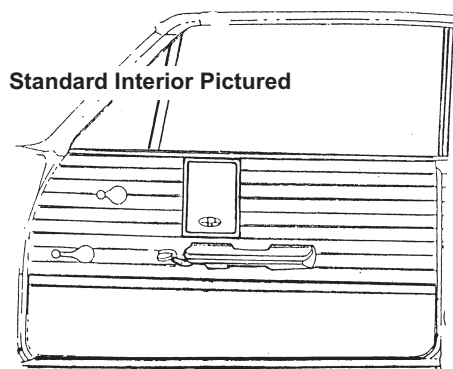

Standard Interior Pictured

Deluxe Wood Panel Kits

Door Panel Kits

1. **1963-1964 Riviera wood door panel kit.** Four pieces.
   WKD634 .....$112.50 set
   1965 Riviera wood door panel kit. Four pieces w/ lines.
   WKD65 .....$179.00 set

Console Kits

1. **1964 Riviera w/o a.c. wood console panel kit.** Five pieces.
   WKC64 .....$137.50 set
   1964 Riviera with a.c. wood console panel kit. Five pieces.
   WKC64A .....$137.50 set
   1965 Riviera All.Wood console panel kit. Four pieces.
   WKC65 .....$127.50 set

Full Interior Kits

1. **1964 Riviera w/o a.c. wood panel kit.** All 9 interior pieces.
   WK64 .....$240.00 set
   1964 Riviera with a.c. wood panel kit. All 9 interior pieces.
   WK64A .....$240.00 set.
   1965 Riviera wood panel kit. All 8 pieces.
   WK65 .....$259.00 set