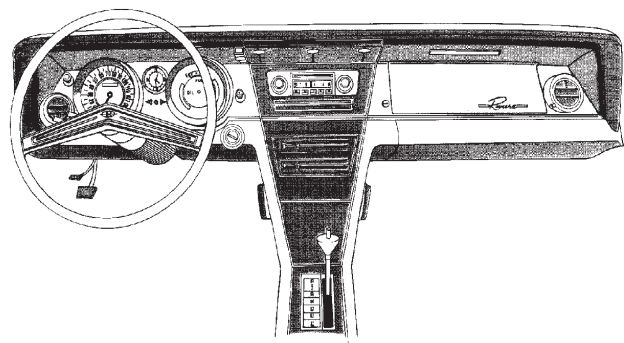

1963-1965 Walnut Veneer Wood Kits (Group 14)

All of our kits are made with genuine Walnut Veneer just as BUICK used.

We use no stain or coloring of any type so you are assured of seeing only the natural color of the walnut, again as per original. Each piece is sanded and coated three times with clear satin to duplicate the original texture and finish. Adhesive backing is incorporated to give the ease of "peel and stick" installation.

All panels are steel rule die cut so they fit as the originals. Door panels come without holes (set up for power windows). Holes will have to be made for crank window and remote mirror applications. Rear seat panels are included in door kits. 1965 door panels come with black lines already painted. Please state if you have air conditioning or not. Due to variation in original molds, minor trimming with a hobby knife or razor blade may be required.

1. **1965 Standard Interior Door Kits.**
   WKD65S....(Horizontal Grain as Original).....$65.75 pr.
   WKD65SV.....(Vertical Grain).....$49.50 pr.
   1965 Standard Interior Full Kit.
   WK65S.....$193.00 kit

Deluxe Wood Panel Kits

Door Panel Kits

1. **1963-1964 Riviera wood door panel kit.** Four pieces.
   WKD634 .....$112.50 set
   1965 Riviera wood door panel kit. Four pieces w/ lines.
   WKD65 .....$179.00 set

Console Kits

1. **1964 Riviera w/o a.c. wood console panel kit.** Five pieces.
   WKC64 .....$137.50 set
   1964 Riviera with a.c. wood console panel kit. Five pieces.
   WKC64A .....$137.50 set
   1965 Riviera All.Wood console panel kit. Four pieces.
   WKC65 .....$127.50 set

Full Interior Kits

1. **1964 Riviera w/o a.c. wood panel kit.** All 9 interior pieces.
   WK64 .....$240.00 set
   1964 Riviera with a.c. wood panel kit. All 9 interior pieces.
   WK64A .....$240.00 set.
   1965 Riviera wood panel kit. All 8 pieces.
   WK65 .....$259.00 set