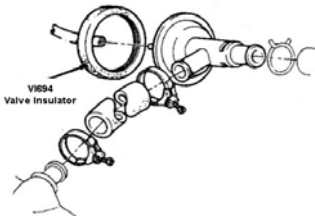

RP682.....\$68.50 ea.

1970-1972 All. Plastic Dash Bezel.

DB702.....\$367.50 ea.

Heater Blower Motor

1964-1972 All.
HBM646.....\$39.75 ea.

Heater Control Valve

1965-1972 Heater control valve.
1965 All;
1966 All with A.C.;
1969-1972 All A.C.
HV652\$41.00 ea.

Heater Control Valve Insulator

1969-1974 All with A.C.
V1694.....\$17.00 ea.

Heater Control Valve Repair

1961-1963 Ranco type. 9.795
HV420.....\$153.50 ea.

Heater Cores

1964-1967 all w/o A.C.
HC644.....\$90.25 ea.
1964-1967 All with A.C.
HC647A\$96.00 ea.
1968 thru 1972 all w/o A.C.
HC682.....\$54.00 ea.
1968-1972 all with A.C.
HC682A\$48.50 ea.

Compressor with Clutch Remanufactured by Delco

1964-1977 All 6cyl type as pictured.
Delco remanuf.
AC627 Single pulley.....\$349.00 ea.
AC627D Dual pulley.....\$391.00 ea.

A.C. Evaporator Thermo Expansion Valve