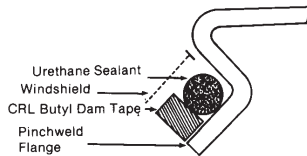

Windshield Gaskets and Seals

1961-1963

1961-1962: Special and Skylark;
1963: All Special and Skylark convertibles.

- WS613.....$123.50 ea.

1961-1972 All "Gasketless" windshield and rear glass. Glass setting tape. Provides instant and tight seal.

- GS600.....$12.75 ea.

Butyl dam tape. For use with complete cut-out jobs.

- GS601.....$12.75 ea.

Windshield Reveal Moulding Sets

1964-1965 All Special, Skylark and GS;

1966-1967 Special and Skylark 4-door models. 5 piece kit.

- WRM647S .....$167.75 set

1968-1972 Skylark and GS 2 door hardtop models. 3 piece set.

- WRM682S .....$129.50 set

1968-1972 Skylark and GS 2 door convertible. 3 piece set.

- WRM682C .....$209.00 set

Windshield Clip Kits

1968-1972 all 2-dr. and 4 dr. Hardtop, convertibles and wagons.

22 piece kit.

- WCK682A.....$11.75 ea