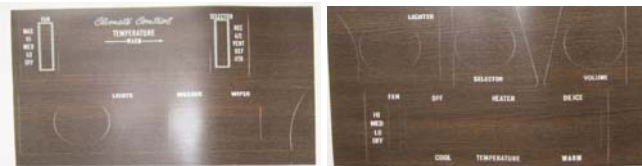

1970-1972 Skylark, GS, GSX without A/C. New reproduction backlit dashkit in the correct woodgrain finish.
DK702T.....$69.00 ea.

1970-1972 Console woodgrain kit only.
CK702.....$29.75 ea.

Cigarette Lighter

Show quality with correct black insert.
1970-1972 Skylark, GS, GSX.
CL702.....$28.75 ea.

Console Parts Lids

1965-1972 Console lid. For Short console with padded lid that has emblem installed. Black or white or paint to match.
CL652B.....(Black).....$149.00 ea.
CL652W.....(White) .....$149.00 ea.

1968-1969 Console lid. Black or paint to match. For cars with long console.
CL689A.....$40.25 ea.

Console Lid Emblem

1965-1972 Tri shield emblem for short padded lid.
CE652 .....$39.00 ea.

Console Lid Chrome Trim Plate

1970-1972 Console lid chrome trim plate. Located under lid. For cars with long console.
CLP705.....$59.50 ea.

Console Locks

1965-1967 All.
GBL657L.....$17.00 ea.

Shift Handle Lever Chrome Trim Plate

1970 thru 1972 all with long console.
SL705.....$28.25 ea.

Dash Monograms

1966 "Skylark" with bird.
DM66S.....$30.25 ea.
1966 "GS" Dash emblem.
DE66GS .....$14.50 ea.