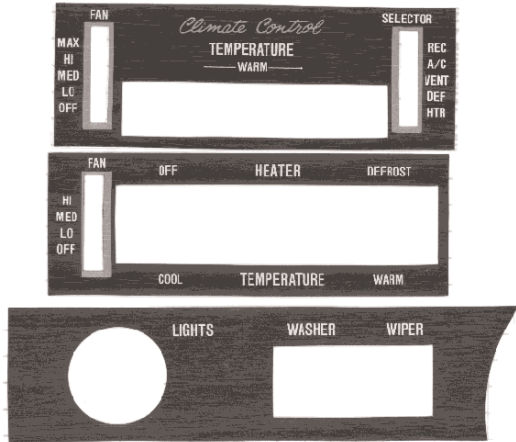

CASE NOT INCLUDED

1961-1963 Odometer reset knob.

RK425\$3.75 ea.

Glove Box Light Switch

1964-1972 Special, Skylark, GS. Includes light bulb and new terminal.

GBS644\$14.00

Woodgrain Kits (10.252)

Beautiful woodgrain replaces worn cracked or faded inserts. Available for dash inserts and console. Self adhesive backing for easy installation. Precision die cut with lights turned on.