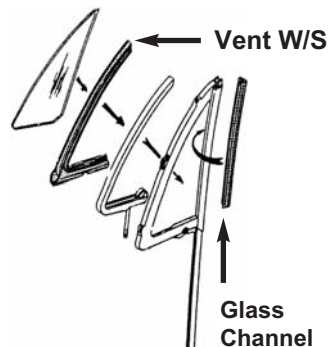

Front Vent Window Weatherstrip

Our Weatherstrips are Pre-Moulded for Correct Fit

VW613S	1961-1963 All Exc. Convert.....	$117.00 pr.
VW623S	1962-1963 Convertibles.....	$117.00 pr.
VW645	1964-1965 All 2-Door HT & Conv....	$130.75 pr.
VW647	1964-1967 All 2 and 4 door Sedans; 1966-1967 all 4 dr. Sedans	$97.50 pr.
VW667	1966-67 All 2- Door HT & Convert. ...	$68.00 pr.
VW68	1968 All 2-door Hardtop & Convert. .	$68.00 pr.
VW682	1968-1972 Sedan.....	$68.00 pr.

Front Window Glass Channel

(at Window Frame) Includes Moulded End

VS645	1964-65 2-Dr. Hardtops & Convert.....	$ 23.50 pr.
VS667	1966-67 2-Dr. Hardtops & Convert.....	$ 23.50 pr.
VS68	1968 2-Dr. Hardtops & Convert.....	$ 23.50 pr.

1961-1967 Vent Window Handles

1961-1965 All models;	
1966-1967 all 4-door hardtop models.	
VH615L.....	(L.H. Side) .....$22.25 ea.
VH615R.....	(R.H. Side) .....$22.25 ea.
1966 thru 1967 all 2-door models.	
VH667L.....	(L.H. Side) .....$27.75 ea.
VH667R.....	(L.H. Side) .....$27.75 ea.

Hardened Roll Pins for above handles
VHP617 .....$2.75 ea.

Division Post Cushions (10.701)

	1962-1963 All Skylark hardtops models. Includes metal core. WTC623.....$35.00 pr.
	1962-1963 All convertibles. WTC623C.....$38.25 pr.