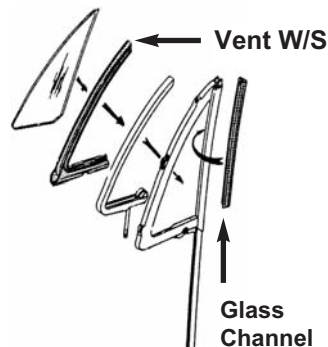

Front Vent Window Weatherstrip

Our Weatherstrips are Pre-Moulded for Correct Fit

VW613S	1961-1963 All Exc. Convert.....	$117.00 pr.
VW623S	1962-1963 Convertibles.....	$117.00 pr.
VW645	1964-1965 All 2-Door HT & Conv....	$130.75 pr.
VW647	1964-1967 All 2 and 4 door Sedans; 1966-1967 all 4 dr. Sedans	$97.50 pr.
VW667	1966-67 All 2- Door HT & Convert. ...	$68.00 pr.
VW68	1968 All 2-door Hardtop & Convert. .	$68.00 pr.
VW682	1968-1972 Sedan.....	$68.00 pr.

Front Window Glass Channel

(at Window Frame) Includes Moulded End

VS645	1964-65 2-Dr. Hardtops & Convert.....	$ 23.50 pr.
VS667	1966-67 2-Dr. Hardtops & Convert.....	$ 23.50 pr.
VS68	1968 2-Dr. Hardtops & Convert.....	$ 23.50 pr.

1961-1967 Vent Window Handles

1961-1965 All models;	
1966-1967 all 4-door hardtop models.	
VH615L.....(L.H. Side)	$22.25 ea.
VH615R.....(R.H. Side)	$22.25 ea.
1966 thru 1967 all 2-door models.	
VH667L.....(L.H. Side)	$27.75 ea.
VH667R.....(L.H. Side).....	$27.75 ea.

Hardened Roll Pins for above handles

VHP617	$2.75 ea.

Division Post Cushions (10.701)

1962-1963 All Skylark hardtops models. Includes metal core.
WTC623.....$35.00 pr.

1962-1963 All convertibles.
WTC623C.....$38.25 pr.