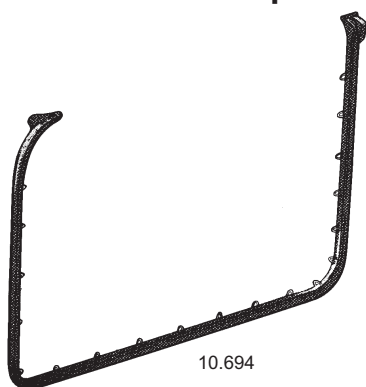

Door Weatherstrip Sets

Our Door Weather-strip-ping is of the Highest Quality, Manufactured to be Identical to the Original. Each Strip Comes With Pre-Inserted Pins and Correctly Fastened Moulded Ends for Authentic Look and Long Lasting Function. SOLD in PAIRS

DWS613F	1961-1963 Special and Deluxe 4 door Models, Front.....	$134.25 pr.
DWS613R	1961-1963 Special and Deluxe 4 door Models, Rear.....	$184.00 pr.
DWS613S	1961-1963 All 2 door Sedans.....	$133.25 pr.
DWS623	1962-1963 All 2-dr. HT & Convertible. .	$158.75 pr.
DWS645	1964-1965 All 2 Dr. HT & Convertible....	$58.00 pr.
DWS645P	1964-1965 2-Dr. Sedans.....	$58.00 pr.
DWS647	1964-1967 4 Door Sedans and Wagons. Front Doors.....	$58.00 pr.
DWS647B	1964-1967 4 Door Sedans .Rear Doors.	$58.00 pr.
DWS647C	1964-1965 All Wagons .Rear Doors; 1966-1967 Special Wagon Rear doors.	$58.00 pr.
DWS667S	1966-1967 Skylark Wagon. Rear doors.	$58.00 pr.
DWS667	1966-1967 2-dr Hardtop & Convertible.	$58.00 pr.
DWS667H	1966-1967 4 Door Hardtop. Front.....	$77.25 pr.
DWS667R	1966-1967 4 Door Hardtop. Rear.....	$77.25 pr.
DWS667P	1966-1967 2 Door Sedan.....	$58.00 pr.
DWS68	1968 2 Dr. H.T. & Convert.....	$58.00 pr.
DWS692	1969-1972 2-dr Hardtop & Convertible. .	$58.00 pr.
DWS682P	1968-1972 2 Door Sedans.....	$58.00 pr.
DWS682H	1968-1972 4-door hardtop. Front.....	$58.00 pr.
DWS689R	1968-1969 4-door hardtop. Rear.....	$167.75 pr.
DWS702R	1970-1972 4-door hardtop. Rear.....	$137.75 pr.
DWS682A	1968-1972 4-dr Sedans & Wagons, front. .	$58.00 pr.
DWS682B	1968-1972 4-dr Sedans & Wagons, rear.	$58.00 pr.

Weatherstripping by the Foot

1961-1963 Hardtop and convert. Smooth-skinned extrusion with pre-inserted pins
DW577.....$2.75 ft.