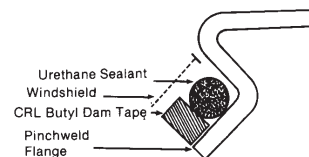

www.oldbuickparts.com
908-369-3666