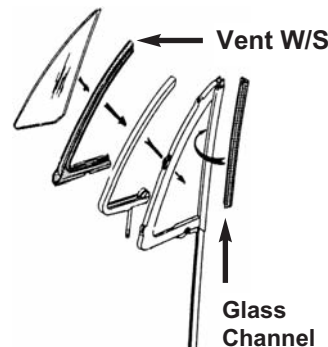

Front Vent Window Weatherstrip

Our Weatherstrips are Pre-Moulded for Correct Fit

- VW613S **1961-1963** All Exc. Convert.....$117.00 pr.
- VW623S **1962-1963** Convertibles.....$117.00 pr.
- VW645 **1964-1965** All 2-Door HT & Conv....$130.75 pr.
- VW647 **1964-1967** All 2 and 4 door Sedans; **1966-1967** all 4 dr. Sedans .....$97.50 pr.
- VW667 **1966-67** All 2- Door HT & Convert. ...$68.00 pr.
- VW68 **1968** All 2-door Hardtop & Convert. ..$68.00 pr.
- VW682 **1968-1972** Sedan.....$68.00 pr.

Front Window Glass Channel

(at Window Frame) Includes Moulded End

- VS645 **1964-65** 2-Dr. Hardtops & Convert.....$ 23.50 pr.
- VS667 **1966-67** 2-Dr. Hardtops & Convert.....$ 23.50 pr.
- VS68 **1968** 2-Dr. Hardtops & Convert.....$ 23.50 pr.

1961-1967 Vent Window Handles

- **1961-1965** All models;
- **1966-1967** all 4-door hardtop models.
- VH615L.....(L.H. Side) .....$22.25 ea.
- VH615R.....(R.H. Side) .....$22.25 ea.
- **1966 thru 1967** all 2-door models.
- VH667L.....(L.H. Side) .....$27.75 ea.
- VH667R.....(L.H. Side) .....$27.75 ea.

- Hardened Roll Pins for above handles
- VHP617 .....$2.75 ea.

Division Post Cushions (10.701)

- **1962-1963** All Skylark hardtops models. Includes metal core. WTC623 .....$35.00 pr.
- **1962-1963** All convertibles. WTC623C .....$38.25 pr.

Weatherstripping by the Foot

- **1961-1963** Hardtop and convert. Smooth-skinned extrusion with pre-inserted pins DW577.....$2.75 ft.