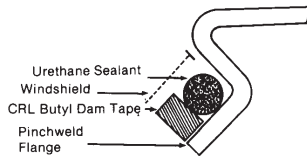

Windshield Gaskets and Seals

1961-1963

1961-1962: Special and Skylark;
1963: All Special and Skylark convertibles.

- WS613.....$123.50 ea.

1961-1972 All "Gasketless" windshield and rear glass.
Glass setting tape. Provides instant and tight seal.

- GS600.....$12.75 ea.

Butyl dam tape. For use with complete cut-out jobs.

- GS601.....$12.75 ea.

Windshield Reveal Moulding Sets

1964-1965 All Special, Skylark and GS;

1966-1967 Special and Skylark 4-door models. 5 piece kit.

- WRM647S .....$167.75 set

1968-1972 Skylark and GS 2 door hardtop models. 3 piece set.

- WRM682S .....$129.50 set

1968-1972 Skylark and GS 2 door convertible. 3 piece set.

- WRM682C .....$209.00 set

Windshield Clip Kits

1968-1972 all 2-dr. and 4 dr. Hardtop, convertibles and wagons.

22 piece kit.

- WCK682A.....$11.75 ea