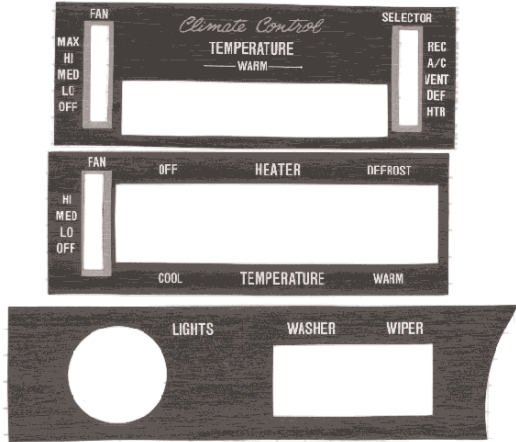

Woodgrain Kits (10.252)

Beautiful woodgrain replaces worn cracked or faded inserts. Available for dash inserts and console. Self adhesive backing for easy installation. Precision die cut with lights turned on.

- **1970-1972 Full Set w/o AC. Dash and console kits**
  WGK702 .....$85.75 ea.
- **1970-1972 Full Set w/ AC. Dash and console kits.**
  WGK702A.....$85.75 ea.
- **1970-1972 Dash kit only. For non-AC cars.**
  DK702.....$39.00 ea.
- **1970-1972 Dash kit only. For AC cars.**
  DK702A .....$39.00 ea.