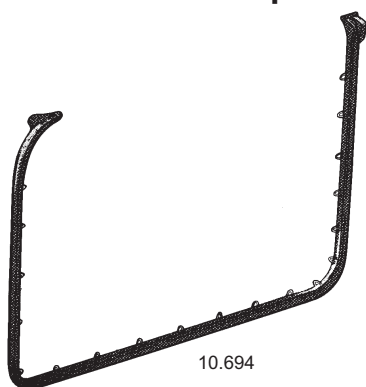

Door Weatherstrip Sets

10.694

Our Door Weather-strip-ping is of the Highest Quality, Manufactured to be Identical to the Original. Each Strip Comes With Pre-Inserted Pins and Correctly Fastened Moulded Ends for Authentic Look and Long Lasting Function. SOLD in PAIRS

DWS613F	1961-1963 Special and Deluxe 4 door Models, Front.....	$134.25 pr.
DWS613R	1961-1963 Special and Deluxe 4 door Models, Rear.....	$184.00 pr.
DWS613S	1961-1963 All 2 door Sedans.....	$133.25 pr.
DWS623	1962-1963 All 2-dr. HT & Convertible. .	$158.75 pr.
DWS645	1964-1965 All 2 Dr. HT & Convertible....	$58.00 pr.
DWS645P	1964-1965 2-Dr. Sedans.....	$58.00 pr.
DWS647	1964-1967 4 Door Sedans and Wagons. Front Doors.....	$58.00 pr.
DWS647B	1964-1967 4 Door Sedans .Rear Doors.	$58.00 pr.
DWS647C	1964-1965 All Wagons .Rear Doors; 1966-1967 Special Wagon Rear doors.	$58.00 pr.
DWS667S	1966-1967 Skylark Wagon. Rear doors.	$58.00 pr.
DWS667	1966-1967 2-dr Hardtop & Convertible.	$58.00 pr.
DWS667H	1966-1967 4 Door Hardtop. Front.....	$77.25 pr.
DWS667R	1966-1967 4 Door Hardtop. Rear.....	$77.25 pr.
DWS667P	1966-1967 2 Door Sedan.....	$58.00 pr.
DWS68	1968 2 Dr. H.T. & Convert.....	$58.00 pr.
DWS692	1969-1972 2-dr Hardtop & Convertible. .	$58.00 pr.
DWS682P	1968-1972 2 Door Sedans.....	$58.00 pr.
DWS682H	1968-1972 4-door hardtop. Front.....	$58.00 pr.
DWS689R	1968-1969 4-door hardtop. Rear.....	$167.75 pr.
DWS702R	1970-1972 4-door hardtop. Rear.....	$137.75 pr.
DWS682A	1968-1972 4-dr Sedans & Wagons, front. .	$58.00 pr.
DWS682B	1968-1972 4-dr Sedans & Wagons, rear.	$58.00 pr.

Weatherstripping by the Foot

1961-1963 Hardtop and convert. Smooth-skinned extrusion with pre-inserted pins
DW577.....$2.75 ft.