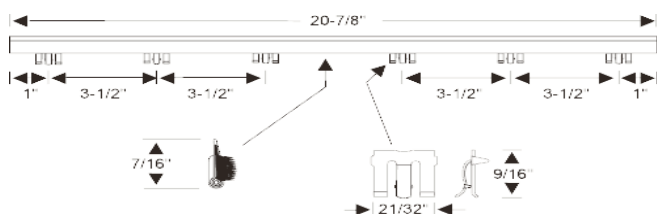

Door • Windows • Weatherstripping (Group 10)

Flexible Window Channel

Used around perimeter of front and rear windows. Flexible rubber with flocking. Trimming to exact length is required. Sold in 6' lengths only.

1961-1963 All Closed Models.

WC613 .....$22.25 ea.

1964-1972 All Closed Models.

WC642 .....$22.25 ea.

Side Window Sash Channels

1961-1964 Channel, front window lower sash. Formed steel channel. Ready for attaching to your old brackets. Cut and use as required. 32 3/8" in length.

WC614.....$78.25 pr.

1961-1963 Special 4-dr. models front door lower sash channels.

WC613A .....$93.75 pr.

1961-1963 Special 4-dr. models rear door lower sash channels.

WC613B .....$71.50 pr.

1962-1963 Special Convertible door lower sash channels.

WC623A.....$87.25 pr.

1962-1963 Special and Skylark hardtop lower sash channels.

WC623B.....$101.25 pr.

Inner Window Sweepers

1961-1962 Special 4-dr. models. Includes correct installed clips.

WS612E.....(Front) .....$44.50 pr.

WS612F.....(Rear) .....$44.50 pr.

1961-1963 All 2-dr. models. Includes correct installed clips.

WS613D.....(Front) .....$46.25 pr.

1962-1963 Skylark hardtop. Includes correct installed clips.

WS623F.....(Rear) .....$58.50 pr.

1962-1963 All Convertibles. Includes correct installed clips.

WS623G.....(Rear) .....$55.25 pr.