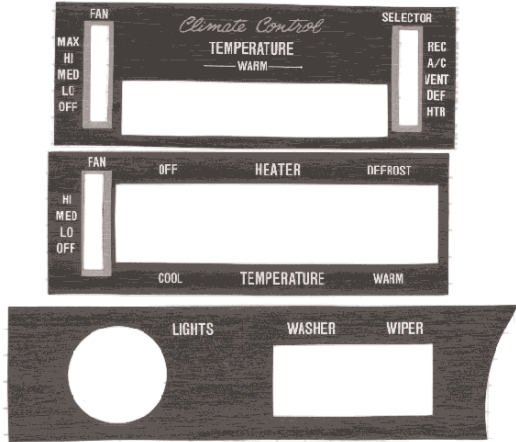

CASE NOT INCLUDED

1961-1963 Odometer reset knob.

RK425\$3.75 ea.

Glove Box Light Switch

1964-1972 Special, Skylark, GS. Includes light bulb and new terminal.

GBS644\$14.00

Woodgrain Kits (10.252)

Beautiful woodgrain replaces worn cracked or faded inserts. Available for dash inserts and console. Self adhesive backing for easy installation. Precision die cut with lights turned on.