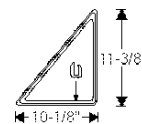

1966-1967 All 4-door hardtops. For rear doors.
LPS667H.....\$39.50 pr.

1968-1972 All two door hardtops, convertibles and Sport Wagons.
LPS682.....\$18.50 pr.

Quarter Window Auxillary Seals (11.015)

1968-1972 all 2-door hardtop and convertible. Located at rear base of quarter window at bottom.
QS682A.....\$