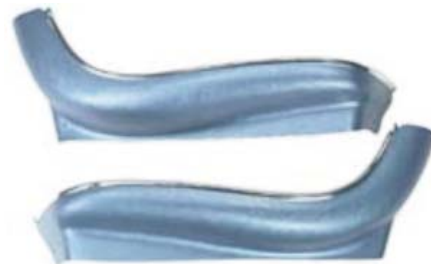

1968-1972 Bucket Seat Aprons

Quality aprons match our seat backs. Chrome piping and bullet ends already installed. 1 pair enough for 1 seat.

1968 Models

SA68.....(Black).....	$50.00 pair
SA68R.....(Red).....	$59.00 pair
SA68P.....(Pearl).....	$59.00 pair
SA68LB.....(Light Blue).....	$59.00 pair
SA68MB.....(Medium Blue).....	$59.00 pair

1969-1972 Models

SA692B.....(1969-1972 Black).....	$50.00 pair
SA692R.....(1969-1970 Red).....	$59.00 pair
SA692DB.....(1969-1972 Dk. Blue).....	$59.00 pair
SA692BB.....(1969-1972 Bright Blue).....	$59.00 pair
SA692PM.....(1969 Parchment).....	$59.00 pair
SA692DG.....(1969-1972 Dk. Green).....	$59.00 pair
SA692LS.....(1969 Lt. Saddle).....	$59.00 pair
SA692DS.....(1971-1972 Dk. Saddle).....	$59.00 pair
SA692S.....(1971 Sandalwood).....	$59.00 pair
SA692W.....(1972 White).....	$59.00 pair
SA692P.....(1972 Pearl).....	$59.00 pair