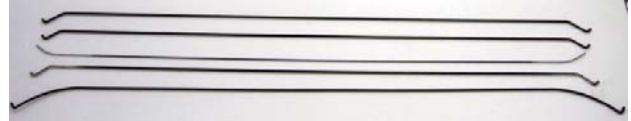

Headliner Bows

- Bows are color coded and labeled for correct positioning.
- **1964-1965** All 2-door Hardtop models. 5 bow set.
- HBS645 .....$40.00 kit
- **1966-1967** All 2-door Hardtop models. 5 bow set.
- HBS667 .....$40.00 kit
- **1968-1972** All 2-door Hardtop models. 5 bow set.
- HBS692 .....$40.00 kit

Headliner Bow Clips

- **1968-1972** All.
- HBC682A .....$7.75 ea.

- **1968-1972** All.
- HBC682B .....$7.75 ea.

- **1964-1972** Coat hooks.
- CH645.....$12.75 ea.

Rear Headliner Windlace

- **1968-1972** All 2 door hardtops.
- Available colors: Black (B), 68 Lt. Blue (LB), 68 Med. Blue (MB), Dk. Blue (DB), Lt. Saddle (LS), Dk. Saddle (DS), Red (R), Brt. Blue (BB), Parchment (PM), Dk. Green (DG), White (W), Sandalwood (SW), Pearl (P).
- RHW682B.....(black) .....$69.25 set
- RHW682.....(add color code) .....$69.25 set

New for 1970 through 1972 models is our Dash Pad covers. They are meant to be glued right over your existing dash pad (glue is included). Colors are available by your style number.

- **1970-1972** models with AC.
- DC702A ~~~~~$129.00 each
- **1970-1972** models without AC and without any vents.
- DC702 ~~~~~$129.00 each
- **1970-1972** models without AC and with one vent.
- DC702V ~~~~~$99.00 each