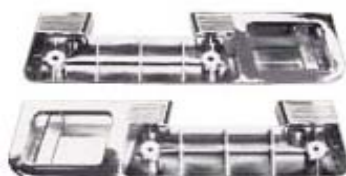

1964-1967 Two door Sedans. Rear arm rest bases. For 11" pads. "Chrome" plated plastic as original.

ARB647R .....$48.00 pr.

Lock Pillar Windlace (14.735)

Our windlace is made with correct Madrid grain vinyl sewn around rubber cord as original. Black (B), Buckskin (BS), Lt. Blue (LB), Fawn (F), Light Green (LG), Parchment (PM), Pearl (P), Red (R), Off White (OW).

1968-1969 All 2 door hardtops.

LPW689HB.....(Black).....$33.50 ea.

LPW689H.....(add color code) .....$33.50 ea.

1968-1969 All Convertibles.

LPW689CB.....(Black).....$33.50 ea.

LPW689C.....(add color code) .....$33.50 ea.

1970-1972 All 2 door hardtops and convertibles.

LPW702B.....(Black) .....$33.50 ea.

LPW702W.....(White or paint to match) .....$33.50 ea.